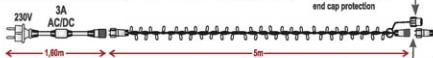

Female connector with end cap protection