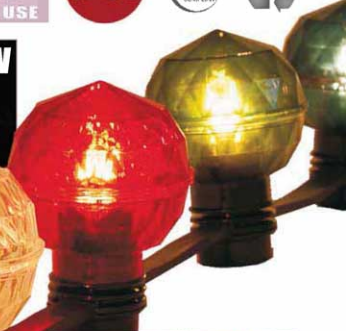

Electrical materials and accessories

FOTODIASTASI®
Active Illumination Manufacturer

Prisma Ball Light with E14 lampholders

Electrical materials
and accessories

PRISMA BALL LIGHT
WITH E14 LAMP HOLDERS FOR OUTDOOR USE

IP44

RoHS
COMPLIANT

Patent No:
2002079/07-05-1998

24V or 230V