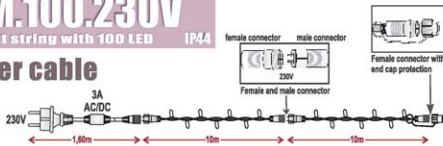

Electrical materials and accessories

FOTODIESTASI®
Festive Illumination Manufacturer

Electrical materials
and accessories

Extendable outdoor use light string - Unlimited life duration

LED.FLR.10M.100.230V

10m extendable light string with 100 LED

IP44

on rubber cable