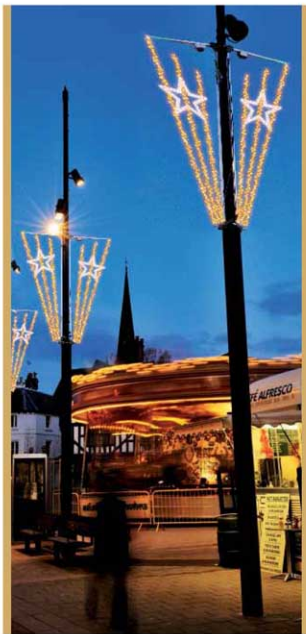

installed
all around
the pole

3D

12412.B2.02

2,20m
1,10m
142W

12614.B2.02

2m
0,50m
23W

12385.B2.02

2m
0,60m
30W

124032.B2.02

2,50m
0,79m
38W

1,80m
0,60m
29W

PATENTED
ISO 9001 IP44 CE