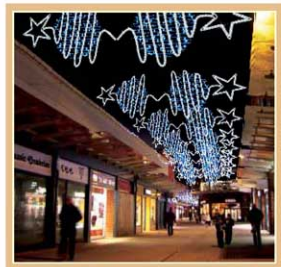

↔ 4m
⬇ 1,25m
⚡ 130W

124212.A2