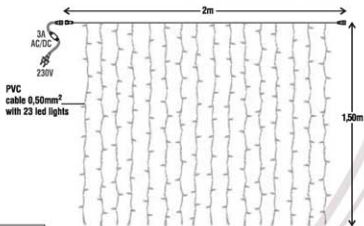

LED.FLS.2x1,5.368.230V

Extendable LED curtain light
(16 strings with 368 LED lights)

on PVC cable

LED.FLS.2x1,5.368.230V Extendable LED curtain light 230V on PVC cable

REF No	LED.FLS.368WW.230V	LED.FLS.368WW.230V	LED.FLS.368BL.230V
Length	2m	2m	2m
Height	1,50m	1,50m	1,50m
Max. Extension	5 sets (10m)	5 sets (10m)	5 sets (10m)
LED number	368	368	368
LED color	cool white	warm white	blue
Strings per curtain	16	16	16
LED number per string	23	23	23
PVC cable color	transparent	transparent, gold	transparent
Consumption	36W	36W	36W
Voltage	230V	230V	230V

Ref No : CO.FLEB.238 LED.FL connection set AC to DC 230V/IP44 European plug with 3A converter