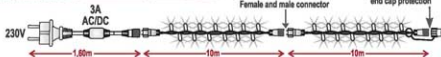

LED.FLR.ALLFLASH.20M.30.230V

IP44

20m extendable light string with 30 STROBE FLASH LED

on rubber cable

LED.FLR.ALLFLASH.20M.30.230V

ALL STROBE FLASH LED