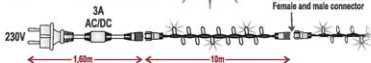

Extendable outdoor use light string - Unlimited life duration

LED.FLR.10M.80F.230V

10m extendable light string with 80 LED
IP44 (72 static LED + 8 cool white strobe flash LED)

on rubber cable

ATTENTION

PATENTED
ISO 9001 RoHS CE