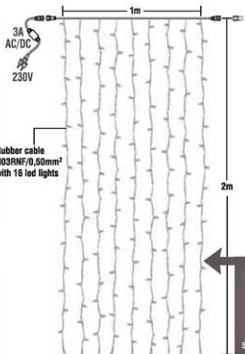

LED.FLRS.1x2.144.230V

Extendable LED curtain light
(9 strings with 144 LED lights)

IP44

on rubber cable

ATTENTION

The above curtain has total 144 led lights (9 strings with 16 LED's in each string). Can be extended ONLY in width but the total number of led should not be more than 2.880 (20 curtains)

LED.FLRS.1x2.144.230V Extendable LED curtain light 230V on rubber cable

REF No	LED.FLRS.144WW.230V	LED.FLRS.144WW.230V	LED.FLRS.144BL.230V
Length	1m	1m	1m
Height	2m	2m	2m
Max. Extension	20 sets (20m)	20 sets (20m)	20 sets (20m)
LED number	144	144	144
LED color	cool white	warm white	blue
Strings per curtain	9	9	9
LED number per string	16	16	16
Rubber cable color	white, black	white, black	white, black
Consumption	9W	9W	9W
Voltage	230V	230V	230V

PATENTED
ISO 9001 RoHS CE