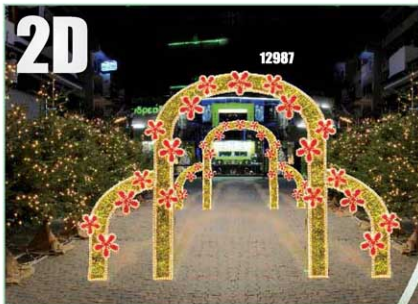

HEIGHT

WIDTH

DIAMETER

LED POWER

12988

- ↕ 3,50m
- ↔ 3,10m
- 💡 150W

12987

- ↕ 3,50m
- ↔ 5,40m
- 💡 240W