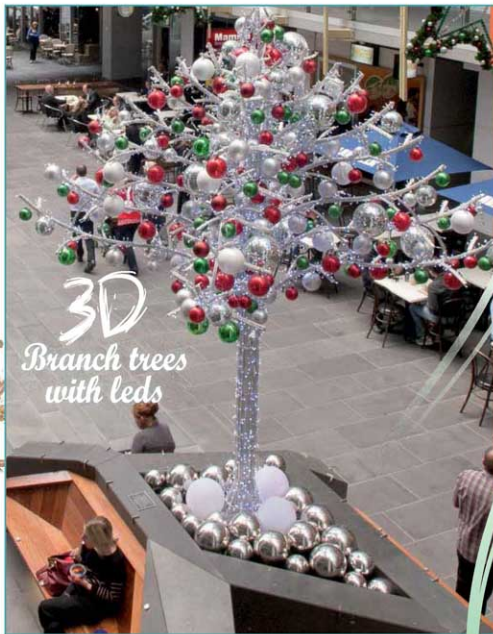

PATENTED
ISO 9001 IP44 CE

3D
*Branch trees
with leds*