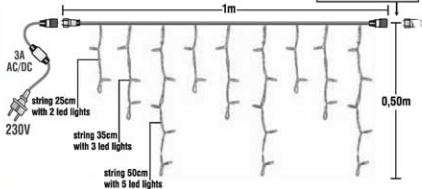

ATTENTION
The above icicle light has total 9 strings with 30 LED. Can be extended up to 30 sets (30m)

CO.FL.BLER.230 3A AC/DC converter