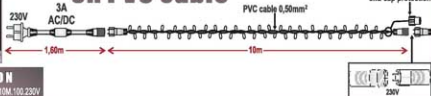

FOTODIESTASI®
Festive Illumination Manufacturer

Electrical materials
and accessories

ATTENTION

LED.FL.10M.80.230V
10m extendable light string with 80 LED

on PVC cable