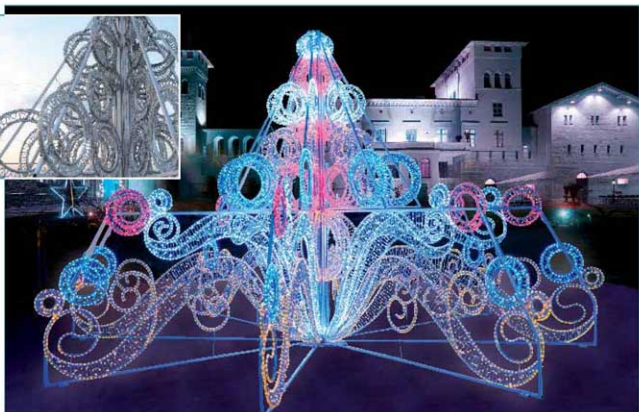

FOTODIESTASI®
Festive Illumination Manufacturer

3D Motifs

Illumination
&
Decoration

LED
Fountains

12954.LED

- 6,10m
- ◄ 3,40m
- ⊗ 1.528W

ATTENTION

HEIGHT

WIDTH

DIAMETER

LED POWER

3D