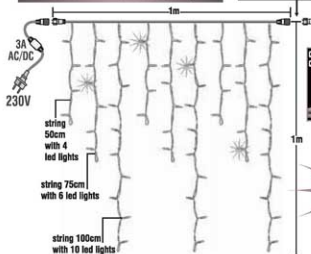

ATTENTION

The above icicle light has total 9 strings with 60 LED.
Can be extended up to 30 sets (30m)

Female and male connector

**STROBE
FLASH LED**

LED.ICFLRS.60F.230V

IP44
1m extendable Flash Icicle light with 60 LED
(56 static LED + 4 cool white strobe flash LED)

on rubber cable