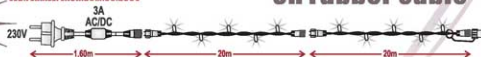

LED.FLR.ALLFLASH • 10m light string extendable with 200 Strobe Flash LED
• 20m light string extendable with 30 Strobe Flash LED

REF No	LED.FLR.ALLFLASH.10M.200W	LED.FLR.ALLFLASH.10M.200WW	LED.FLR.ALLFLASH.20M.30W	LED.FLR.ALLFLASH.20M.30WW
Length	10m	10m	20m	20m
Max. Extension	12 light strings	12 light strings	15 light strings	15 light strings
Flash LED number	200	200	30	30
Flash LED color	cool white	warm white	cool white	warm white
Rubber cable color	white, green	white, green	white, green	white, green
Consumption	18W	18W	4,5W	4,5W
Voltage	230V	230V	230V	230V

REF No: CO.FLR.LED.230 LED.FLR connection set AC to DC 230V/IP44 European plug with 3A converter