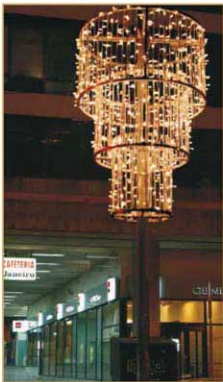

3D column motifs

PATENTED
ISO 9001 IP44 CE

B2