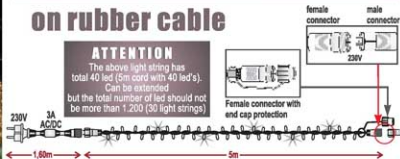

ATTENTION

LED.FLR.5M.40F.230V FLASH LED 5m light string extendable with 40 LED (36 static+4 strobe flash led)

REF No	LED.FLR.40F.WN	LED.FLR.40F.WW	LED.FLR.40F.BL	LED.FLR.40F.RL	LED.FLR.40F.GR	LED.FLR.40F.PI	LED.FLR.40F.PU
Length	5m	5m	5m	5m	5m	5m	5m
Max. Extension	30 light strings	30 light strings	30 light strings	30 light strings	30 light strings	30 light strings	30 light strings
Static LED number	36	36	36	36	36	36	36
Static LED color	cool white	warm white	blue	red	green	pink	purple
Flash LED number	4	4	4	4	4	4	4
Flash LED color	cool white	cool white	cool white	cool white	cool white	cool white	cool white
Rubber cable color	white, green, red blue, yellow	white, green, red blue, yellow	white, green, blue	white, green, red	white, green	white, green	white, green
Consumption	4,5W	4,5W	4,5W	4,5W	4,5W	4,5W	4,5W
Voltage	230V	230V	230V	230V	230V	230V	230V

REF No : CO.FLR.FL.230 LED.FLR connection set AC to DC 230V/IP44 European plug with 3A converter

PATENTED
ISO 9001 RoHS CE

LED