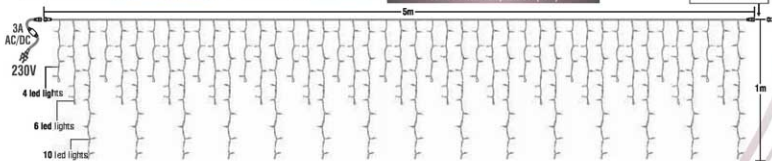

LED.ICFLRS.300.230V 5m LED Icicle light - Extendable (45 strings with 300 LED lights)

REF No	LED.ICFLRS.300WW.230V	LED.ICFLRS.300WW.230V	LED.ICFLRS.300BL.230V
Length	5m	5m	5m
Height	1m	1m	1m
Max. Extension	8 sets (40m)	8 sets (40m)	8 sets (40m)
LED number	300	300	300
LED color	cool white	warm white	blue
Strings per LED icicle light	45	45	45
Rubber cable color	white	white	white
Consumption	22,5W	22,5W	22,5W
Voltage	230V	230V	230V

PATENTED
ISO 9001 RoHS CE

LED