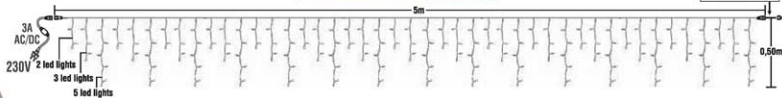

LED.ICFLRS.150.230V 5m LED icicle light - Extendable (45 strings with 150 LED lights)

REF No	LED.ICFLRS.150WH.230V	LED.ICFLRS.150WW.230V	LED.ICFLRS.150BL.230V
Length	5m	5m	5m
Height	0,50m	0,50m	0,50m
Max. Extension	12 sets (60m)	12 sets (60m)	12 sets (60m)
LED number	150	150	150
LED color	cool white	warm white	blue
Strings per LED icicle light	45	45	45
Rubber cable color	white	white	white
Consumption	13,5W	13,5W	13,5W
Voltage	230V	230V	230V