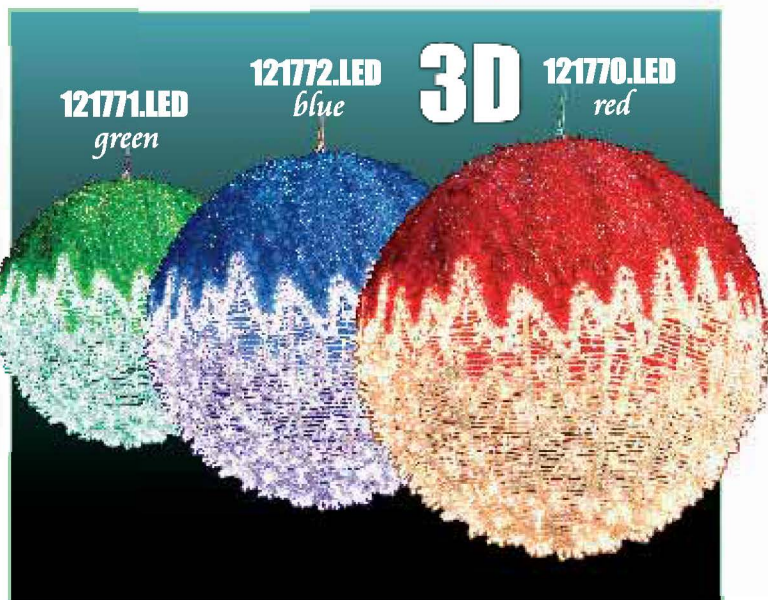

121771.LED
green

121772.LED
blue

3D **121770.LED**
red