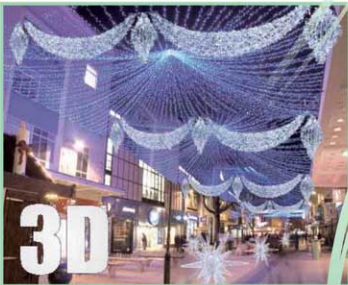

**123111.WW**

⇄ 4,15m  
 ⇄ 0,80m  
 LED 231W

With or without decorative crystal chain

**123112.WN**

⇄ 4,15m  
 ⇄ 0,80m  
 LED 220W