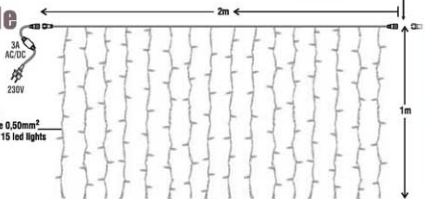

ATTENTION

The above curtain has
total 240 led lights
(16 strings with 15 LED's
in each string).

PVC
cable 0,50mm²
with 15 led lights

on PVC cable