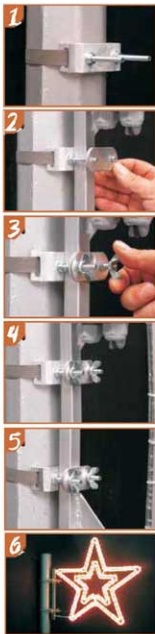

BRA.03

ΤΡΟΠΟΣ ΑΝΑΡΤΗΣΗΣ ΕΠΙΣΤΥΛΟΥ ΣΕ ΚΟΛΩΝΑ
INSTALLATION OF POLE MOUNTING SYSTEM
INSTALLATION DU SYSTEME DE MONTAGE SUR POTEAU
ANBRINGUNG EINES MOTIVS AN EINER SÄULE
MÉTODO DE MONTAJE DE LUMINOSO SOBRE COLUMNA
ANCORAGGIO DI DECORO SU SUPPORTO VERTICALE