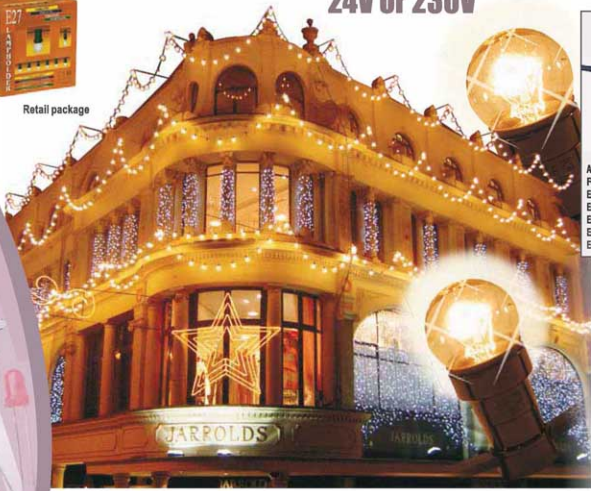

ACCORDING TO THE
FOLLOWING NORMS
EN 60238/1998
EN 60238/A1/1999
EN 60598/2000
EN 60598-2-20/1997
EN 60598-2-20/A1/1998

Product No:
IP 1322330782/16-17-2003