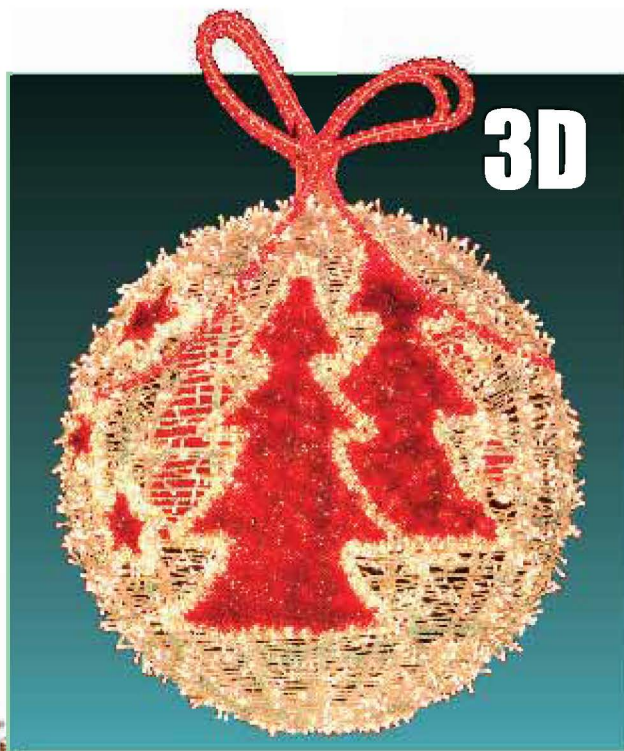

HEIGHT

WIDTH

DIAMETER

LED POWER

**3D**

**121776.LED**

- ◀ 1,45m
- ▶ 1,05m
- LED 187W