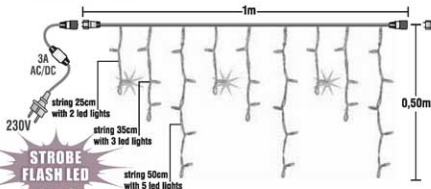

ATTENTION

The above icicle light has total 9 strings with 30 LED.
Can be extended up to 30 sets (30m)

LED.ICFLRS.30F.230V

1m extendable Flash icicle light with 30 LED
(27 static LED + 3 cool white strobe flash LED)

IP44

PATENTED
ISO 9001 RoHS CE

LED

on rubber cable