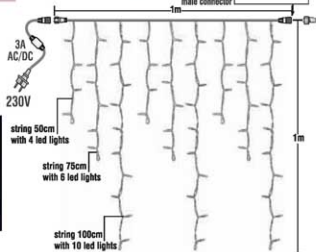

CO.FLILED.230
3A AC/DC converter

ATTENTION
The above icicle light has
total 9 strings with 60 LED.
Can be extended up to 30 sets (30m)