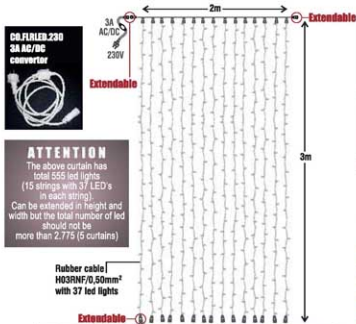

ATTENTION
The above curtain has total 555 led lights (15 strings with 37 LED's in each string).
Can be extended in height and width but the total number of led should not be more than 2,775 (5 curtains)

LED.FLRS.2x3.555.230V

Extendable LED curtain light (15 strings with 555 LED lights)

IP44