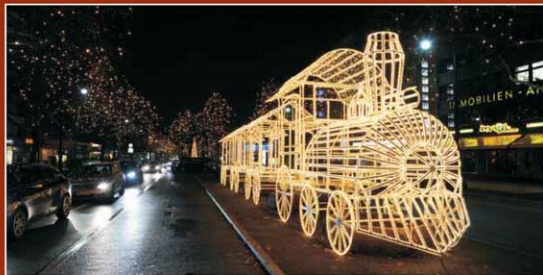

...project
...design
...manufacture
...installation