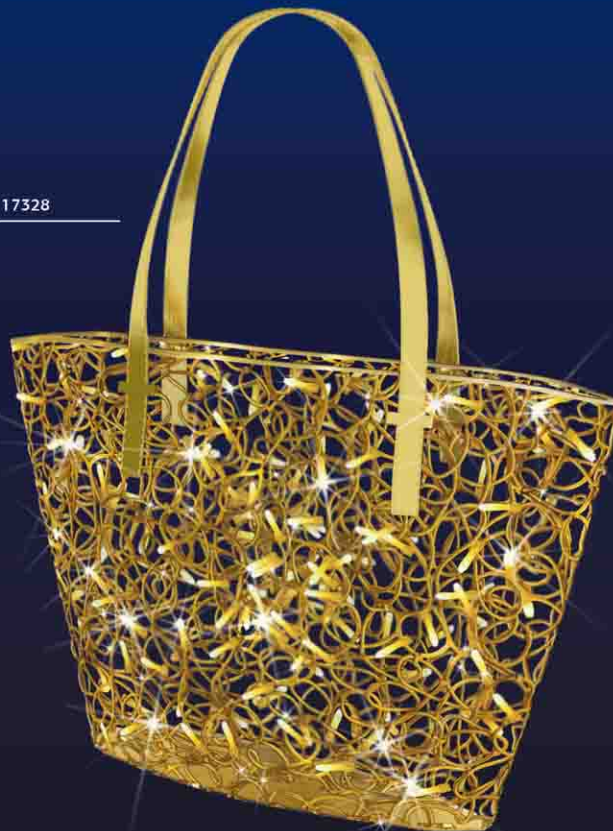

17328

**17329**

H: 0,95m  
 L: 1,55m  
 W: 0,55m  
 Ø: -  
 P: 12W  
 TP: 3D  
 MV: 24V  
 PS:

\*per piece

17329

Any color and size can be made upon request.

**3D**  
*Characters*

**17318.310**