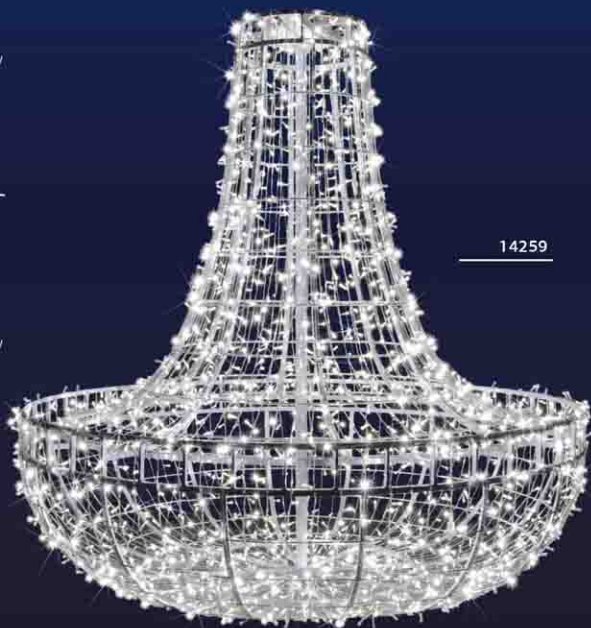

14259

H: 2,20m
L: -
W: -
Ø: 2,20m
P: 150W
TP: 3D
MV: 230V/110V
PS: ☐

14259

14260

H: 2,20m
L: -
W: -
Ø: 1,70m
P: 108W
TP: 3D
MV: 230V/110V
PS: ☐