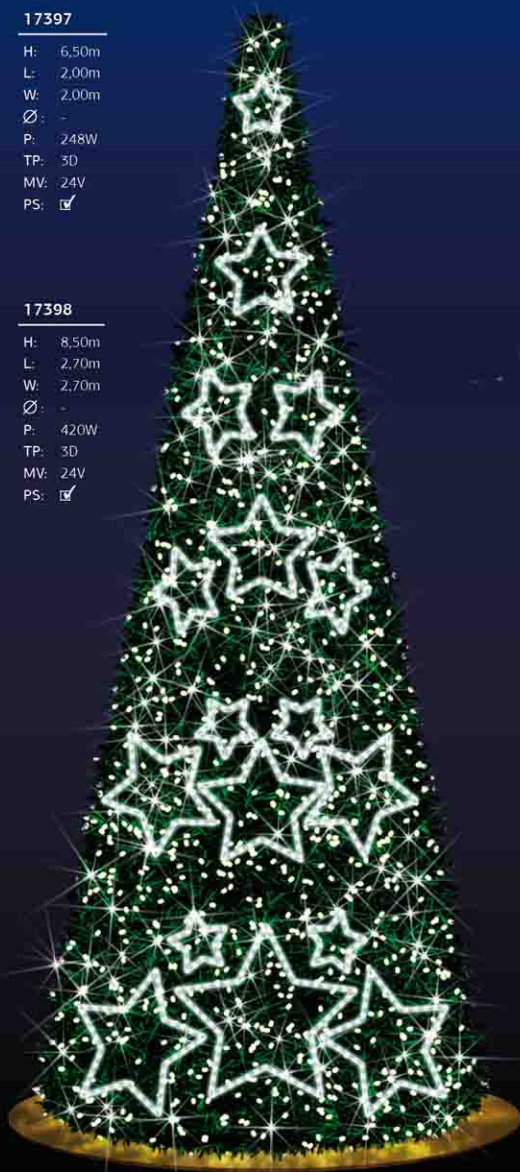

17397

H: 6,50m
L: 2,00m
W: 2,00m
Ø: -
P: 248W
TP: 3D
MV: 24V
PS: ☒