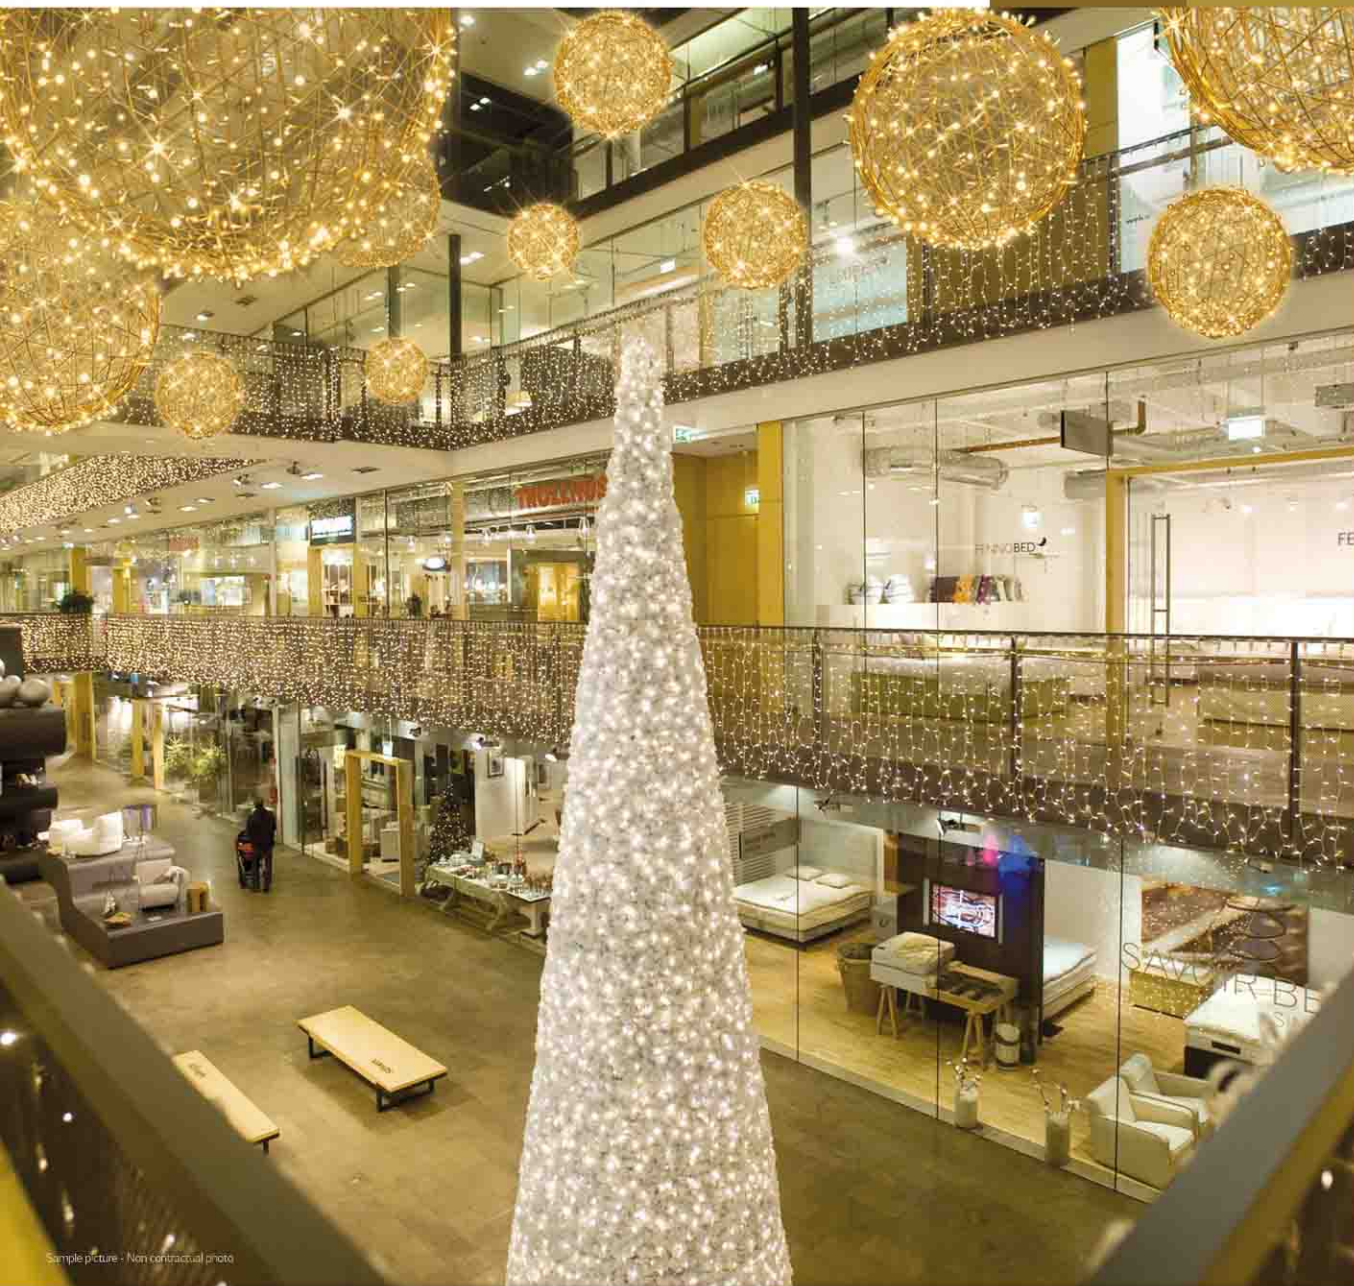

**BALLKN.230.GO.1280L**

Ø: 2,30m  
P: 96W  
TP: 3D  
MV: 230V/110V/24V  
PS:   
1280 led

Any color and size can be made upon request.

3D HANGING BALLS & DIAMONDS

Sample picture - Non contractual photo

Powder coated aluminium in white color