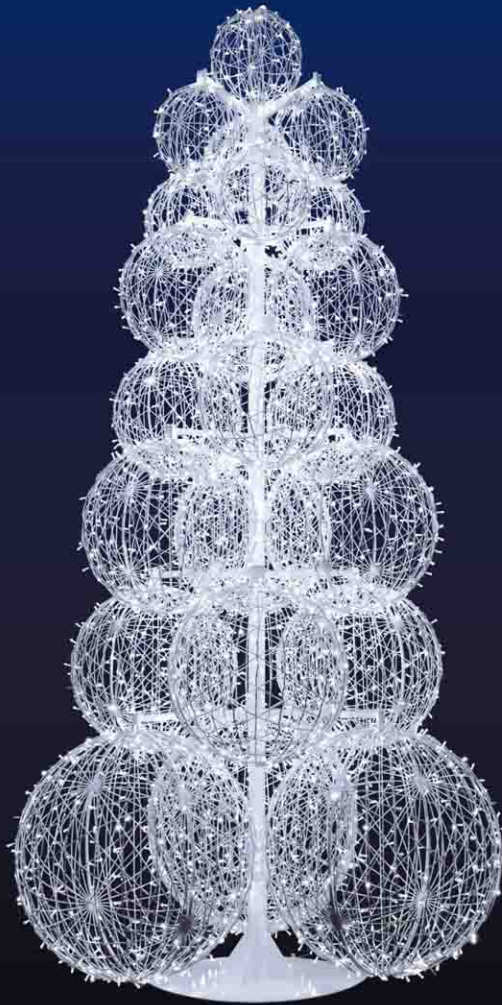

14048	14049	14050	14051	14052	14053
H:	3,90m	4,60m	5,60m	6,70m	8,10m	9,40m
Ø :	1,90m	2,00m	2,50m	2,60m	3,20m	3,30m
P:	159W	204W	285W	366W	510W	654W
TP:	3D	3D	3D	3D	3D	3D
MV:	24V	24V	24V	24V	24V	24V
PS:	☒	☒	☒	☒	☒	☒

Any color and size can be made upon request.