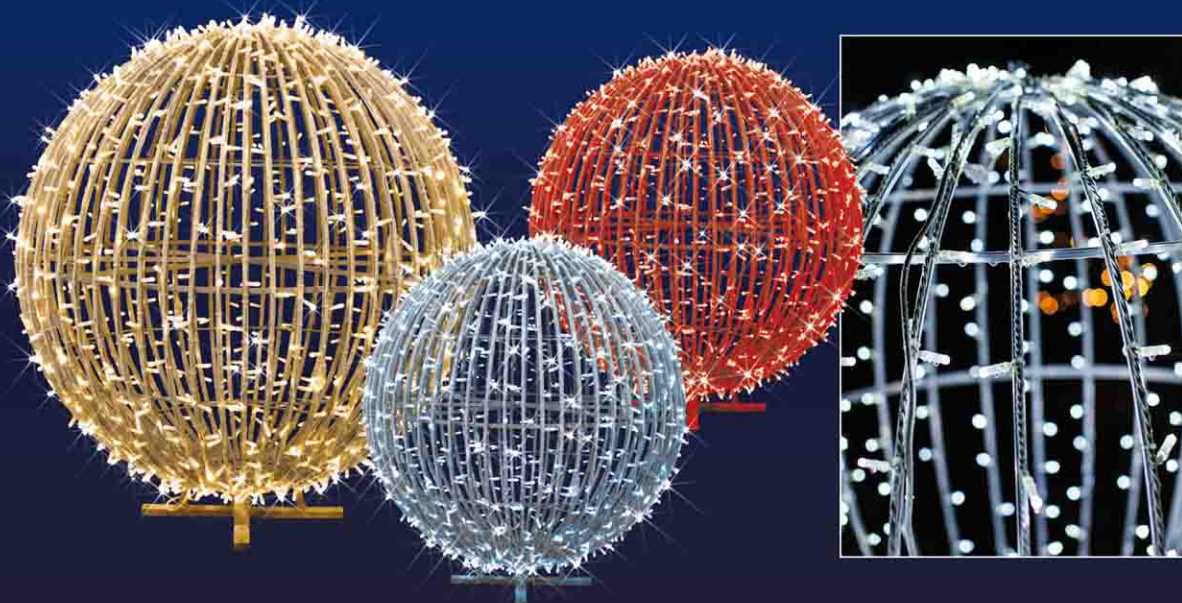

3D BALLS WITH FLOOR STAND
with static LED lights

BALLST.30	BALLST.40	BALLST.50	BALLST.60	BALLST.70
Ø: 0,30m	Ø: 0,40m	Ø: 0,50m	Ø: 0,60m	Ø: 0,70m
P₁: 3W with 8 lines/ 40 led	P₁: 3W with 8 lines/ 40 led	P₁: 6W with 12 lines/ 80 led	P₁: 6W with 12 lines/ 80 led	P₁: 12W with 16 lines/ 160 led
P₂: 6W with 16 lines/ 80 led	P₂: 6W with 16 lines/ 80 led	P₂: 12W with 24 lines/ 160 led	P₂: 12W with 24 lines/ 160 led	P₂: 24W with 32 lines/ 320 led
TP: 3D	TP: 3D	TP: 3D	TP: 3D	TP: 3D
MV: 230V/110V/24V	MV: 230V/110V/24V	MV: 230V/110V/24V	MV: 230V/110V/24V	MV: 230V/110V/24V
PS: ☐	PS: ☐	PS: ☐	PS: ☐	PS: ☐

3D BALLS WITH FLOOR STAND
with flash LED lights

BALLST.30.FL	BALLST.40.FL	BALLST.50.FL	BALLST.60.FL	BALLST.70.FL
Ø: 0,30m	Ø: 0,40m	Ø: 0,50m	Ø: 0,60m	Ø: 0,70m
P₁: 3W with 8 lines/ 40 led	P₁: 3W with 8 lines/ 40 led	P₁: 6W with 12 lines/ 80 led	P₁: 6W with 12 lines/ 80 led	P₁: 12W with 16 lines/ 160 led
P₂: 6W with 16 lines/ 80 led	P₂: 6W with 16 lines/ 80 led	P₂: 12W with 24 lines/ 160 led	P₂: 12W with 24 lines/ 160 led	P₂: 24W with 32 lines/ 320 led
TP: 3D	TP: 3D	TP: 3D	TP: 3D	TP: 3D
MV: 230V/110V/24V	MV: 230V/110V/24V	MV: 230V/110V/24V	MV: 230V/110V/24V	MV: 230V/110V/24V
PS: ☐	PS: ☐	PS: ☐	PS: ☐	PS: ☐

BALLST.80	BALLST.90	BALLST.100	BALLST.120	BALLST.150
Ø: 0,80m	Ø: 0,90m	Ø: 1,00m	Ø: 1,20m	Ø: 1,50m
P₁: 12W with 16 lines/ 160 led	P₁: 15W with 18 lines/ 200 led	P₁: 18W with 21 lines/ 240 led	P₁: 27W with 25 lines/ 360 led	P₁: 48W with 33 lines/ 640 led
P₂: 24W with 32 lines/ 320 led	P₂: 30W with 36 lines/ 400 led	P₂: 36W with 42 lines/ 480 led	P₂: 54W with 50 lines/ 720 led	P₂: 96W with 66 lines/ 1.280 led
TP: 3D	TP: 3D	TP: 3D	TP: 3D	TP: 3D
MV: 230V/110V/24V	MV: 230V/110V/24V	MV: 230V/110V/24V	MV: 230V/110V/24V	MV: 230V/110V/24V
PS: ☐	PS: ☐	PS: ☐	PS: ☐	PS: ☐

BALLST.80.FL	BALLST.90.FL	BALLST.100.FL	BALLST.120.FL	BALLST.150.FL
Ø: 0,80m	Ø: 0,90m	Ø: 1,00m	Ø: 1,20m	Ø: 1,50m
P₁: 12W with 16 lines/ 160 led	P₁: 15W with 18 lines/ 200 led	P₁: 18W with 21 lines/ 240 led	P₁: 27W with 25 lines/ 360 led	P₁: 48W with 33 lines/ 640 led
P₂: 24W with 32 lines/ 320 led	P₂: 30W with 36 lines/ 400 led	P₂: 36W with 42 lines/ 480 led	P₂: 54W with 50 lines/ 720 led	P₂: 96W with 66 lines/ 1.280 led
TP: 3D	TP: 3D	TP: 3D	TP: 3D	TP: 3D
MV: 230V/110V/24V	MV: 230V/110V/24V	MV: 230V/110V/24V	MV: 230V/110V/24V	MV: 230V/110V/24V
PS: ☐	PS: ☐	PS: ☐	PS: ☐	PS: ☐

All 3D balls can be made with 230V or 110V or 24V LED lights

All 3D balls can be made with 230V or 110V or 24V LED lights

Any color and size can be made upon request.