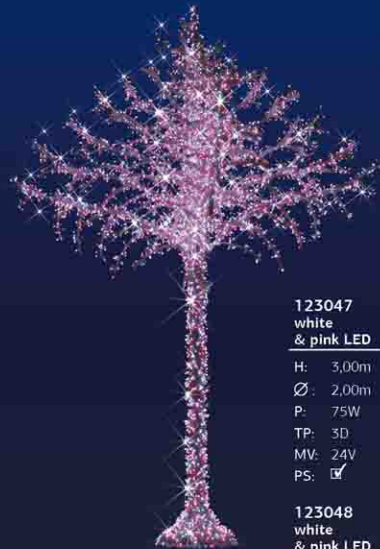

123047
white
& pink LED

H: 3,00m
Ø: 2,00m
P: 75W
TP: 3D
MV: 24V
PS: ☒

123048
white
& pink LED

H: 4,00m
Ø: 2,80m
P: 132W
TP: 3D
MV: 24V
PS: ☒