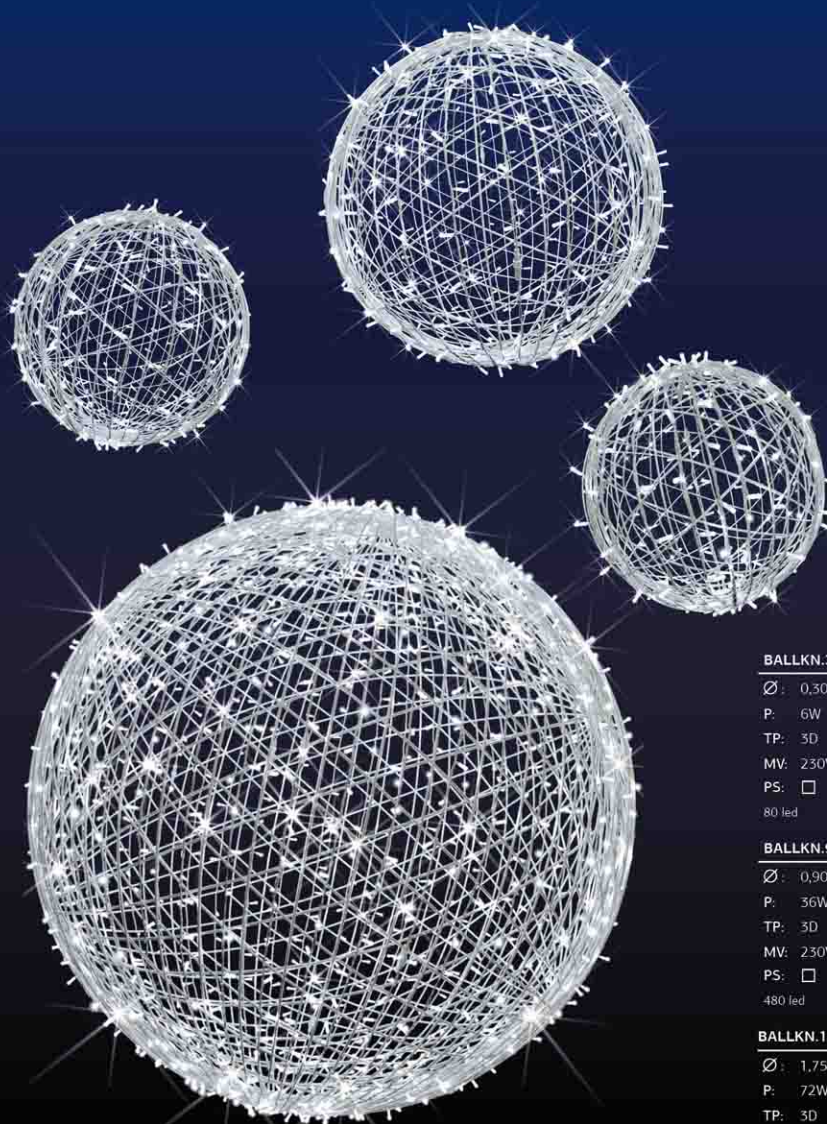

Powder coated aluminium in white color

BALLKN.30.WH.80L

Ø: 0,30m
P: 6W
TP: 3D
MV: 230V/110V/24V
PS: ☐
80 led

BALLKN.50.WH.160L

Ø: 0,50m
P: 12W
TP: 3D
MV: 230V/110V/24V
PS: ☐
160 led

BALLKN.70.WH.320L

Ø: 0,70m
P: 24W
TP: 3D
MV: 230V/110V/24V
PS: ☐
320 led

BALLKN.90.WH.480L

Ø: 0,90m
P: 36W
TP: 3D
MV: 230V/110V/24V
PS: ☐
480 led

BALLKN.120.WH.640L

Ø: 1,20m
P: 48W
TP: 3D
MV: 230V/110V/24V
PS: ☐
640 led

BALLKN.150.WH.800L

Ø: 1,50m
P: 60W
TP: 3D
MV: 230V/110V/24V
PS: ☐
800 led

BALLKN.175.WH.960L

Ø: 1,75m
P: 72W
TP: 3D
MV: 230V/110V/24V
PS: ☐
960 led

BALLKN.200.WH.1120L

Ø: 2,00m
P: 84W
TP: 3D
MV: 230V/110V/24V
PS: ☐
1120 led

BALLKN.230.WH.1280L

Ø: 2,30m
P: 96W
TP: 3D
MV: 230V/110V/24V
PS: ☐
1280 led

Any color and size can be made upon request.