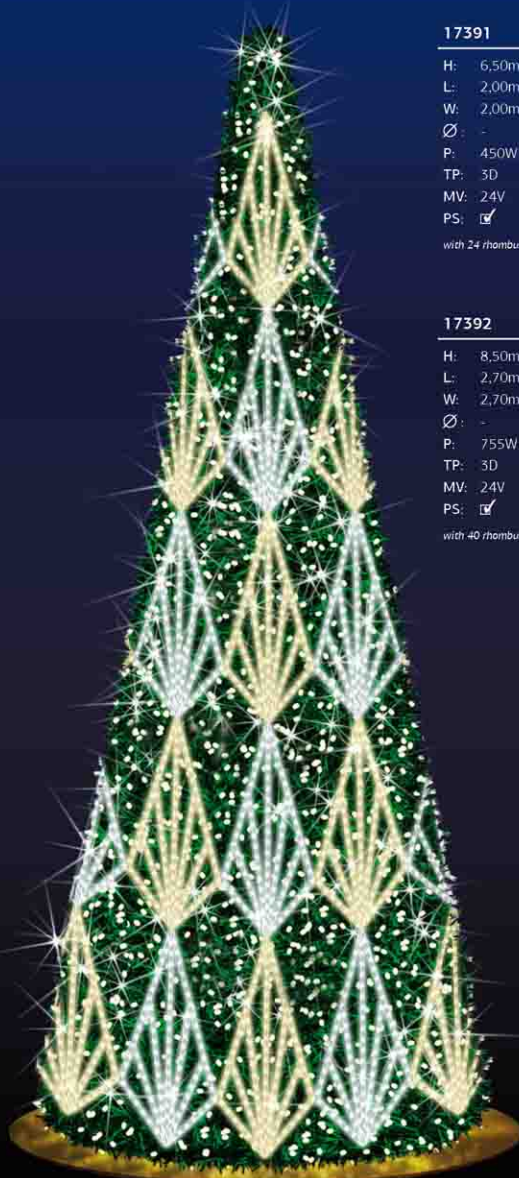

17392

H: 8,50m
L: 2,70m
W: 2,70m
Ø: -
P: 755W
TP: 3D
MV: 24V
PS: ☒

with 40 rhombus

Any color and size can be made upon request.