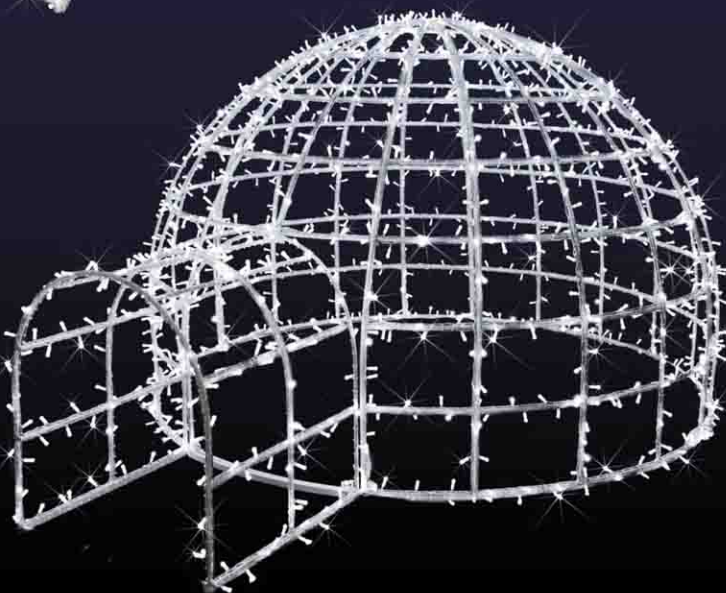

Ice Mountain  
 \* Penguins included

17875

Sample picture - Non contractual photo

17355

H: 1,66m  
 L: 3,15m  
 W: 2,40m  
 Ø: -  
 P: 57W  
 TP: 3D  
 MV: 24V  
 PS:

14400

H: 1,66m  
 L: 3,15m  
 W: 2,40m  
 Ø: -  
 P: 57W  
 TP: 3D  
 MV: 24V  
 PS: