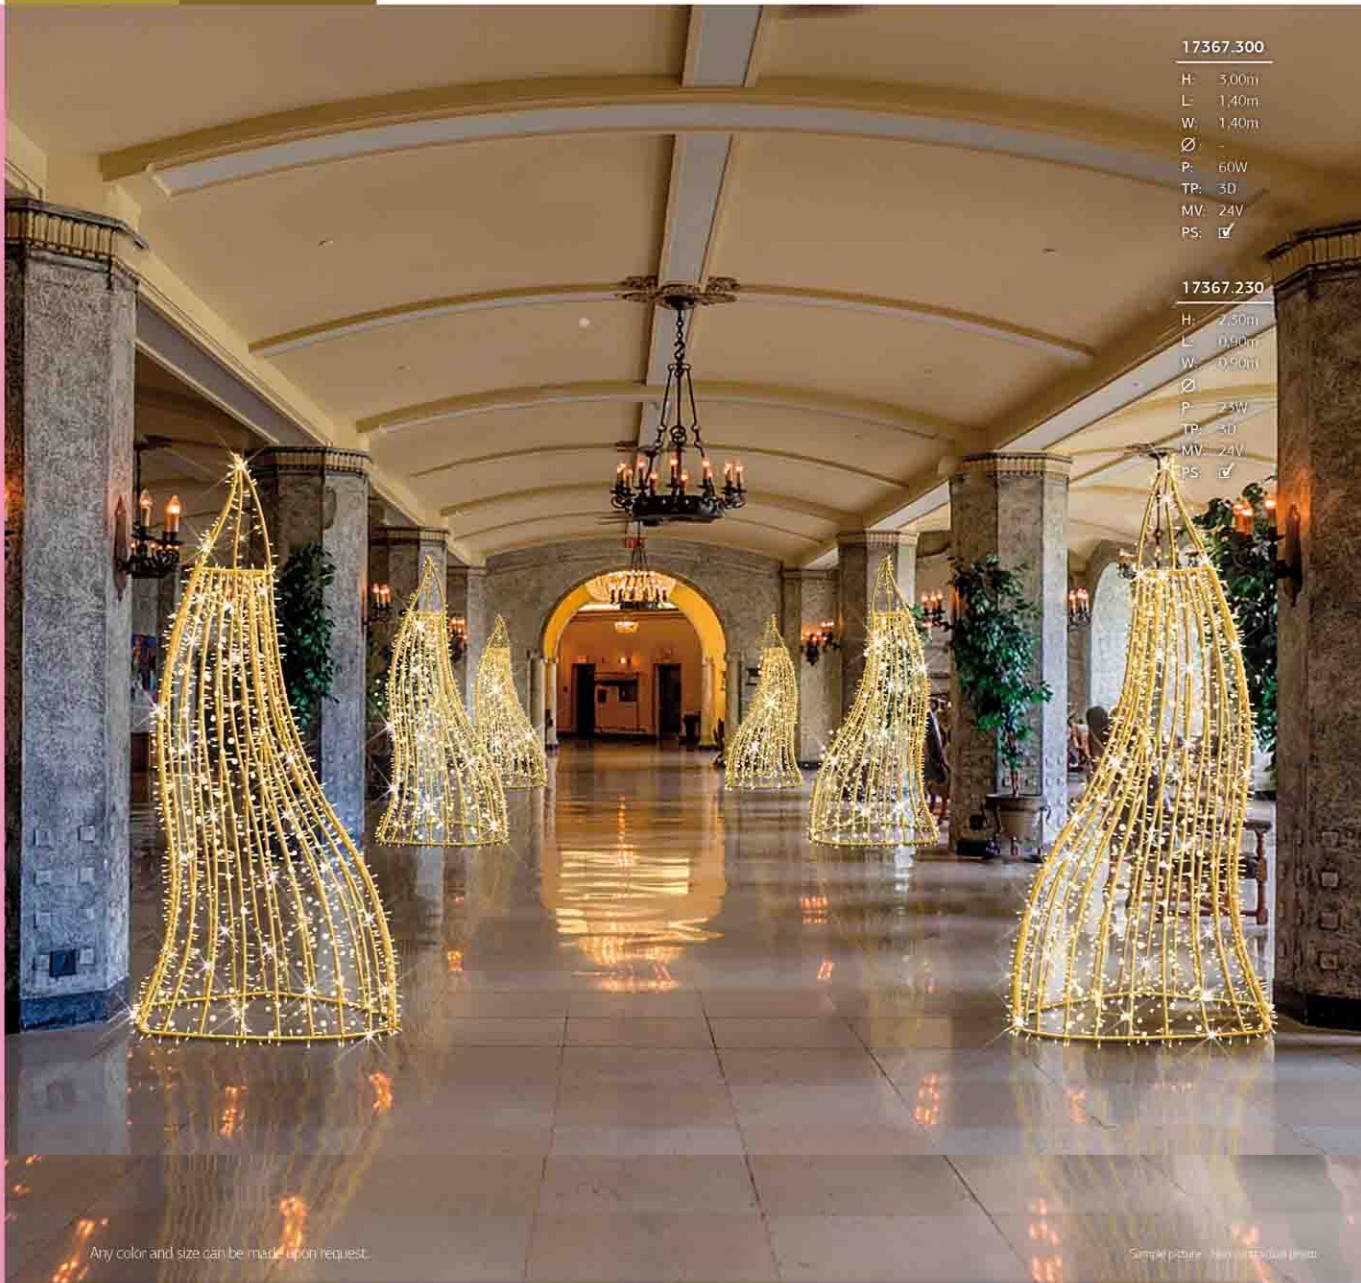

17367_300

H: 3,00m
L: 1,40m
W: 1,40m
Ø: -
P: 60W
TP: 3D
MV: 24V
PS: ☒

17367_230

H: 2,50m
L: 0,90m
W: 0,90m
Ø: -
P: 23W
TP: 3D
MV: 24V
PS: ☒

Any color and size can be made upon request.

Sample picture - Not an actual photo