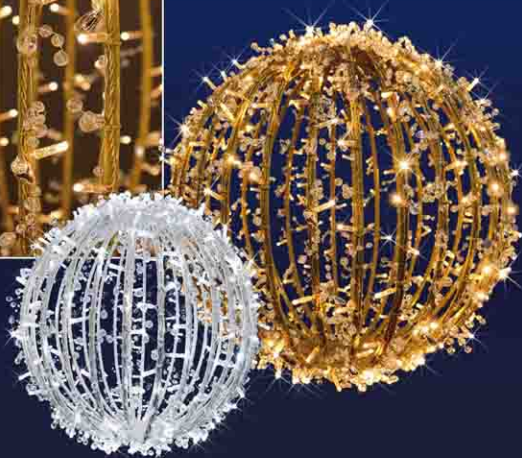

3D BALLS with static LED lights & decorative crystal chain

BALL.30.CR	BALL.40.CR	BALL.50.CR	BALL.60.CR	BALL.70.CR
Ø : 0,30m	Ø : 0,40m	Ø : 0,50m	Ø : 0,60m	Ø : 0,70m
P₁ : 3W with 8 lines/ 40 led	P₁ : 3W with 8 lines/ 40 led	P₁ : 6W with 12 lines/ 80 led	P₁ : 6W with 12 lines/ 80 led	P₁ : 12W with 16 lines/ 160 led
P₂ : 6W with 16 lines/ 80 led	P₂ : 6W with 16 lines/ 80 led	P₂ : 12W with 24 lines/ 160 led	P₂ : 12W with 24 lines/ 160 led	P₂ : 24W with 32 lines/ 320 led
TP: 3D	TP: 3D	TP: 3D	TP: 3D	TP: 3D
MV: 230V/110V/24V	MV: 230V/110V/24V	MV: 230V/110V/24V	MV: 230V/110V/24V	MV: 230V/110V/24V
PS: ☐	PS: ☐	PS: ☐	PS: ☐	PS: ☐

BALL.80.CR	BALL.90.CR	BALL.100.CR	BALL.120.CR	BALL.150.CR
Ø : 0,80m	Ø : 0,90m	Ø : 1,00m	Ø : 1,20m	Ø : 1,50m
P₁ : 12W with 16 lines/ 160 led	P₁ : 15W with 18 lines/ 200 led	P₁ : 18W with 21 lines/ 240 led	P₁ : 27W with 25 lines/ 360 led	P₁ : 48W with 33 lines/ 640 led
P₂ : 24W with 32 lines/ 320 led	P₂ : 30W with 36 lines/ 400 led	P₂ : 36W with 42 lines/ 480 led	P₂ : 54W with 50 lines/ 720 led	P₂ : 96W with 66 lines/ 1.280 led
TP: 3D	TP: 3D	TP: 3D	TP: 3D	TP: 3D
MV: 230V/110V/24V	MV: 230V/110V/24V	MV: 230V/110V/24V	MV: 230V/110V/24V	MV: 230V/110V/24V
PS: ☐	PS: ☐	PS: ☐	PS: ☐	PS: ☐

3D BALLS with static LED lights & decorative chain

BALL.30.CH	BALL.40.CH	BALL.50.CH	BALL.60.CH	BALL.70.CH
Ø : 0,30m	Ø : 0,40m	Ø : 0,50m	Ø : 0,60m	Ø : 0,70m
P₁ : 3W with 8 lines/ 40 led	P₁ : 3W with 8 lines/ 40 led	P₁ : 6W with 12 lines/ 80 led	P₁ : 6W with 12 lines/ 80 led	P₁ : 12W with 16 lines/ 160 led
P₂ : 6W with 16 lines/ 80 led	P₂ : 6W with 16 lines/ 80 led	P₂ : 12W with 24 lines/ 160 led	P₂ : 12W with 24 lines/ 160 led	P₂ : 24W with 32 lines/ 320 led
TP: 3D	TP: 3D	TP: 3D	TP: 3D	TP: 3D
MV: 230V/110V/24V	MV: 230V/110V/24V	MV: 230V/110V/24V	MV: 230V/110V/24V	MV: 230V/110V/24V
PS: ☐	PS: ☐	PS: ☐	PS: ☐	PS: ☐

BALL.80.CH	BALL.90.CH	BALL.100.CH	BALL.120.CH	BALL.150.CH
Ø : 0,80m	Ø : 0,90m	Ø : 1,00m	Ø : 1,20m	Ø : 1,50m
P₁ : 12W with 16 lines/ 160 led	P₁ : 15W with 18 lines/ 200 led	P₁ : 18W with 21 lines/ 240 led	P₁ : 27W with 25 lines/ 360 led	P₁ : 48W with 33 lines/ 640 led
P₂ : 24W with 32 lines/ 320 led	P₂ : 30W with 36 lines/ 400 led	P₂ : 36W with 42 lines/ 480 led	P₂ : 54W with 50 lines/ 720 led	P₂ : 96W with 66 lines/ 1.280 led
TP: 3D	TP: 3D	TP: 3D	TP: 3D	TP: 3D
MV: 230V/110V/24V	MV: 230V/110V/24V	MV: 230V/110V/24V	MV: 230V/110V/24V	MV: 230V/110V/24V
PS: ☐	PS: ☐	PS: ☐	PS: ☐	PS: ☐

Any color and size can be made upon request.