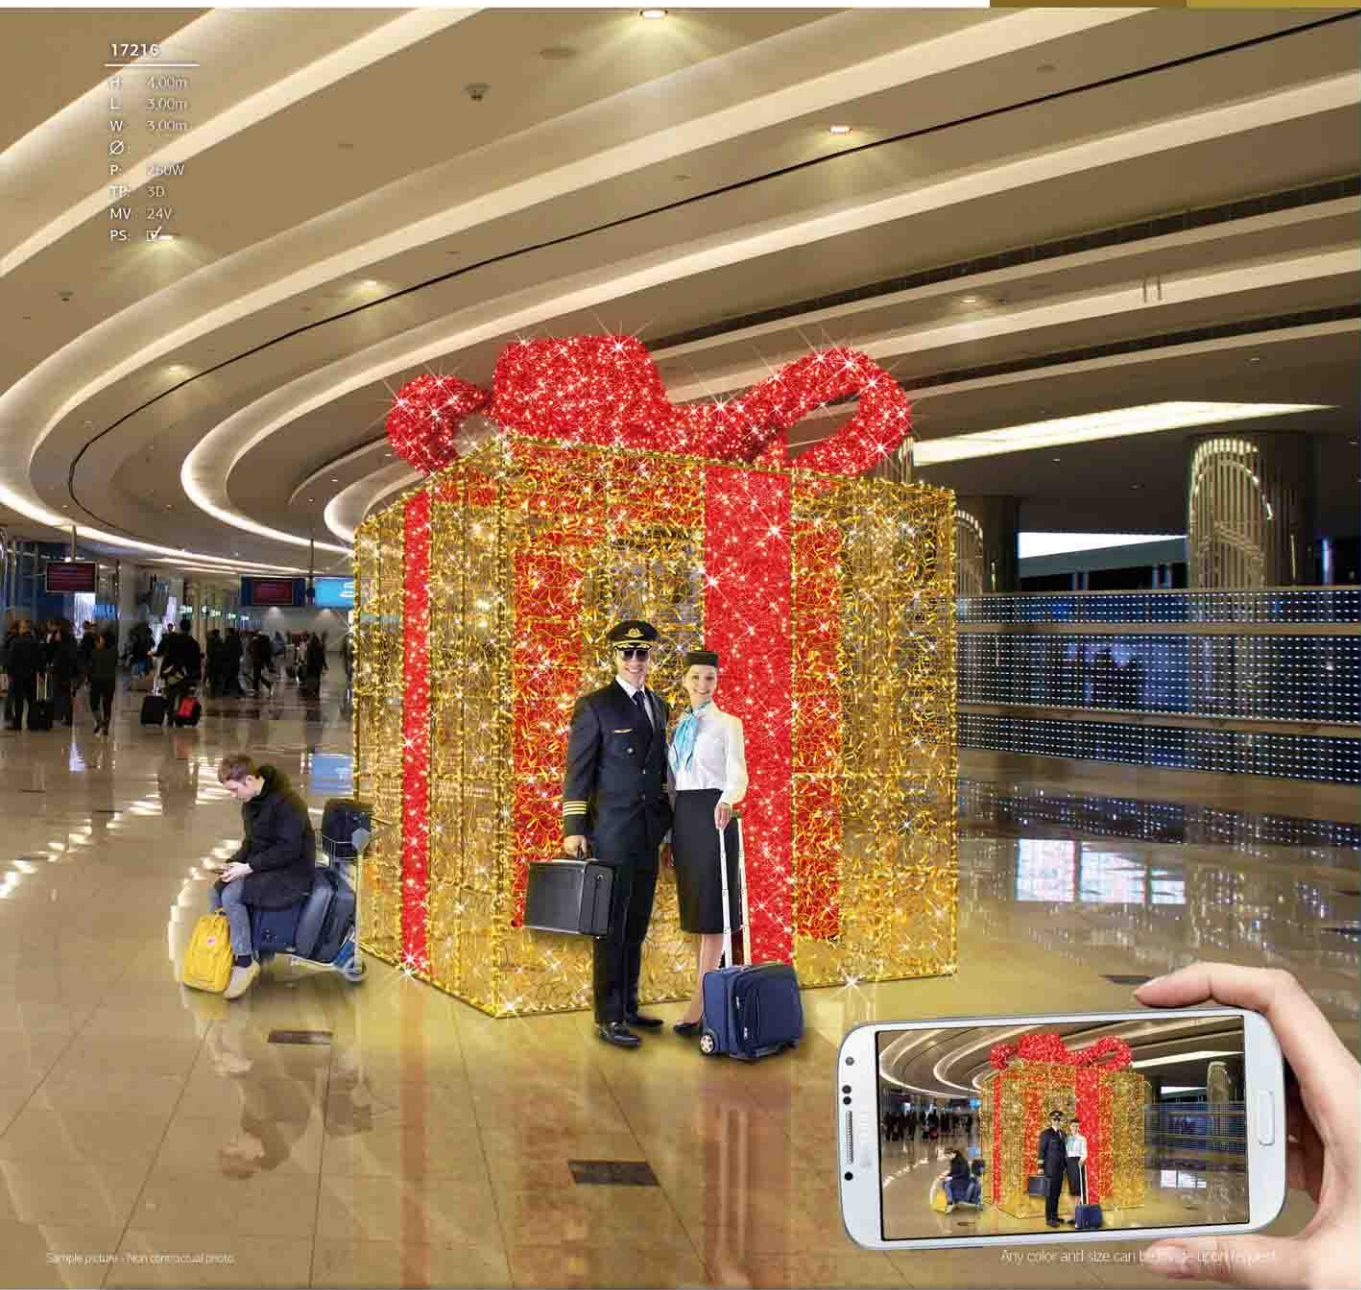

Sample picture - Non contractua photo

17216

H: 4,00m  
 L: 3,00m  
 W: 3,00m  
 Ø:  
 P: 250W  
 TP: 3D  
 MV: 24V  
 PS: IV

3D GIANT GIFT BOXES

Sample picture - Non contractual photo.

Any color and size can be made upon request.