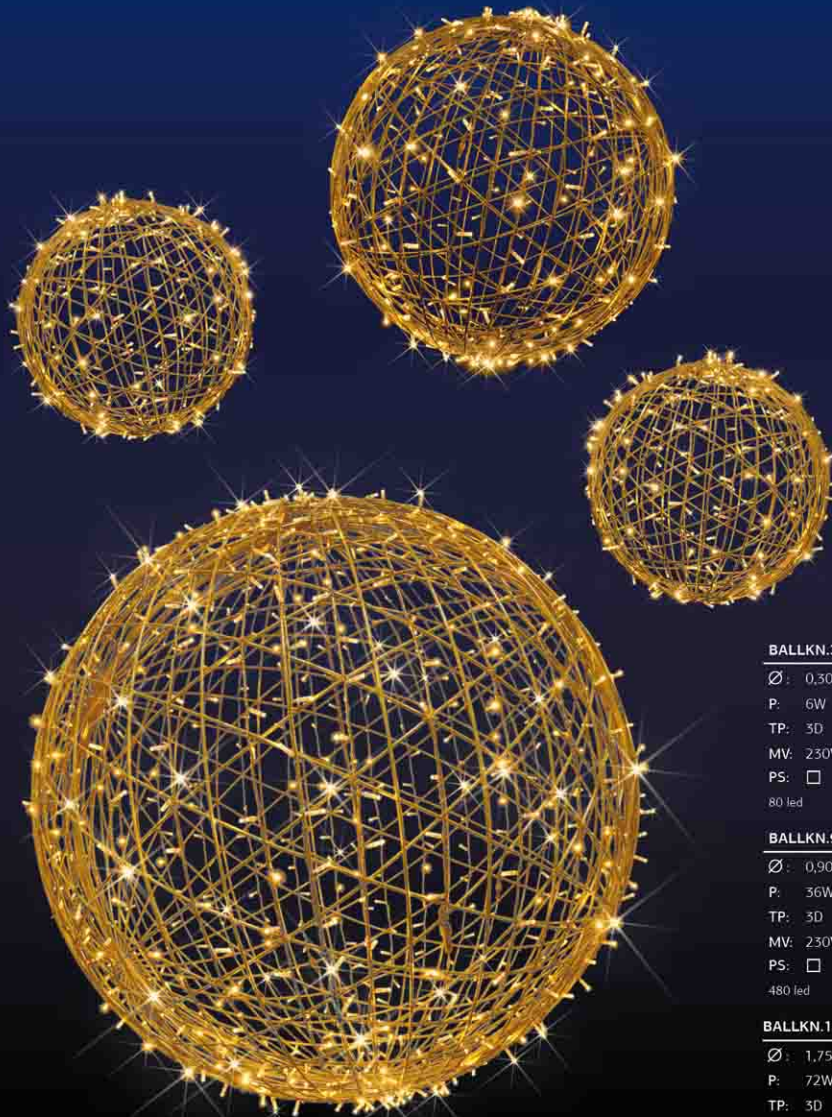

Powder coated aluminium in gold color

BALLKN.30.GO.80L

Ø: 0,30m
P: 6W
TP: 3D
MV: 230V/110V/24V
PS: ☐
80 led

BALLKN.50.GO.160L

Ø: 0,50m
P: 12W
TP: 3D
MV: 230V/110V/24V
PS: ☐
160 led

BALLKN.70.GO.320L

Ø: 0,70m
P: 24W
TP: 3D
MV: 230V/110V/24V
PS: ☐
320 led

BALLKN.90.GO.480L

Ø: 0,90m
P: 36W
TP: 3D
MV: 230V/110V/24V
PS: ☐
480 led

BALLKN.120.GO.640L

Ø: 1,20m
P: 48W
TP: 3D
MV: 230V/110V/24V
PS: ☐
640 led

BALLKN.150.GO.800L

Ø: 1,50m
P: 60W
TP: 3D
MV: 230V/110V/24V
PS: ☐
800 led

BALLKN.175.GO.960L

Ø: 1,75m
P: 72W
TP: 3D
MV: 230V/110V/24V
PS: ☐
960 led

BALLKN.200.GO.1120L

Ø: 2,00m
P: 84W
TP: 3D
MV: 230V/110V/24V
PS: ☐
1120 led

BALLKN.230.GO.1280L

Ø: 2,30m
P: 96W
TP: 3D
MV: 230V/110V/24V
PS: ☐
1280 led

Any color and size can be made upon request.