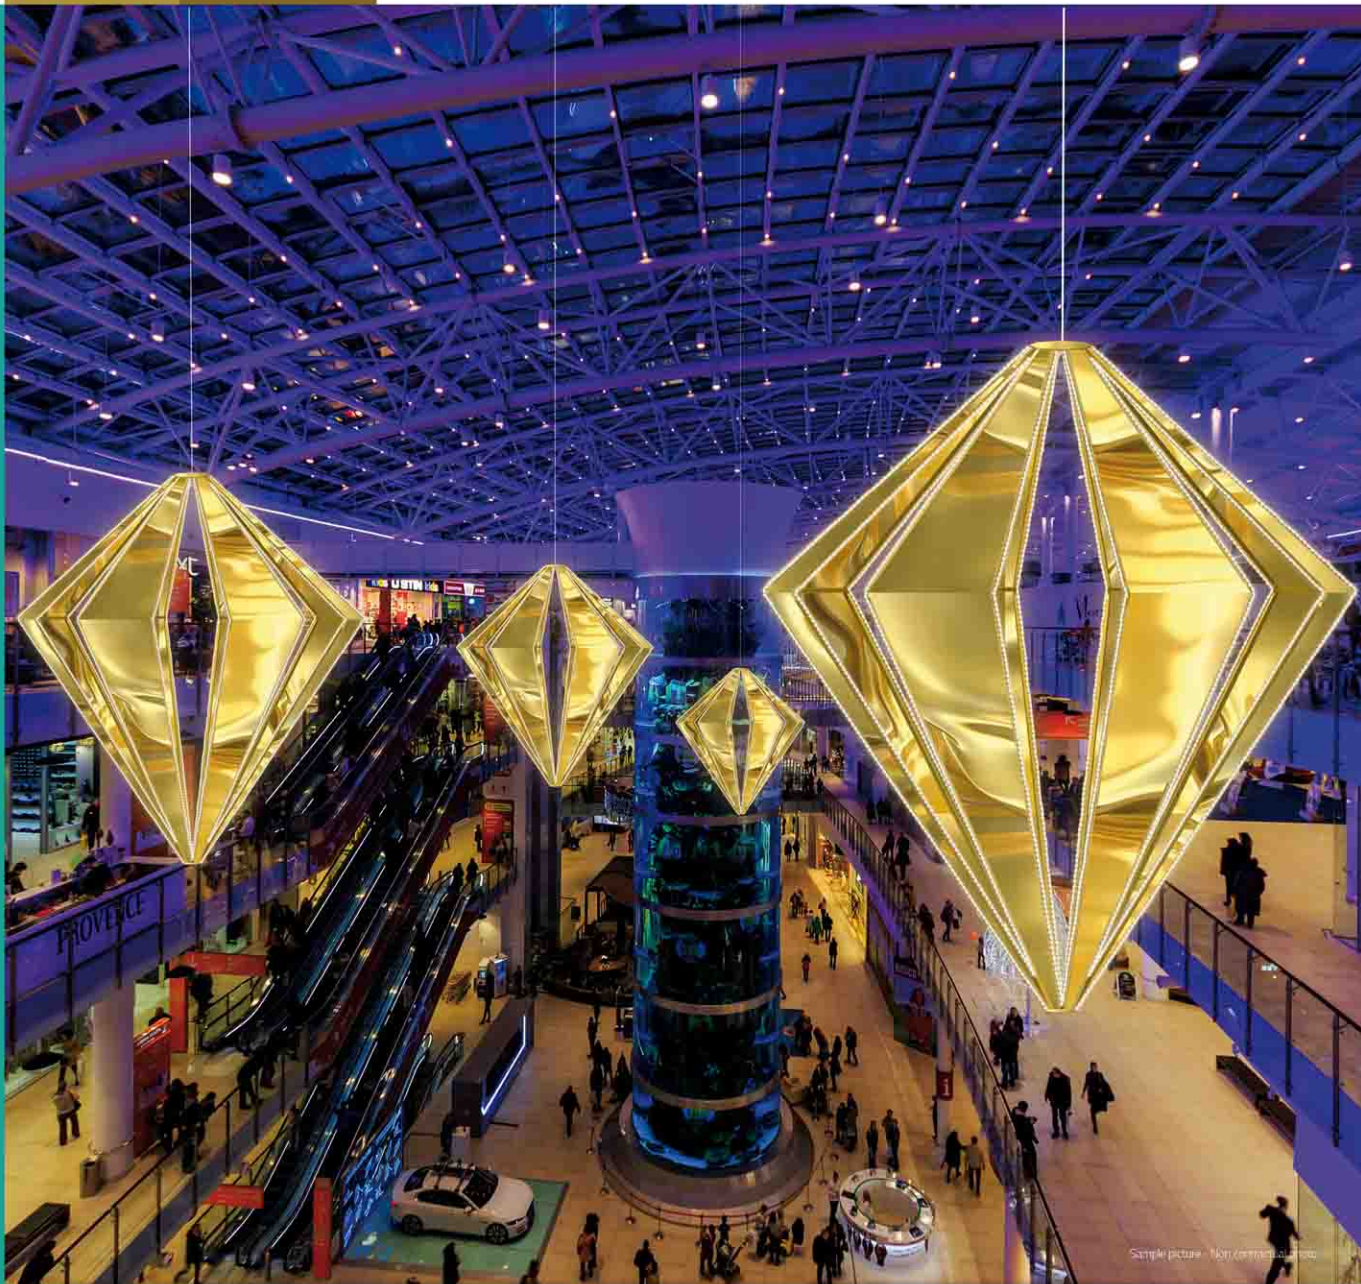

3D HANGING BALLS & DIAMONDS

Sample picture - Not commercial photo