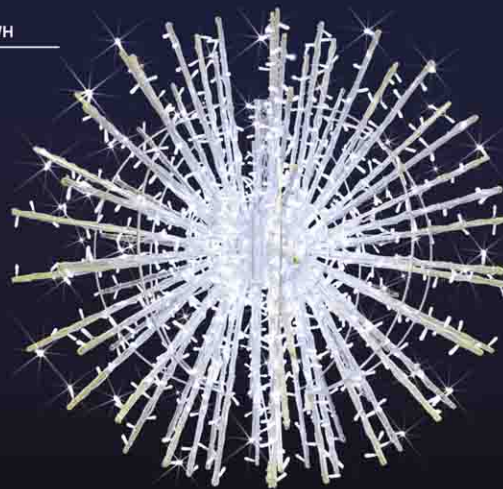

14290.WH

	14290.100	14290.150	14290.200	14290.250	14290.300
Ø:	1,00m	1,50m	2,00m	2,50m	3,00m
P₁:	12W with 4 sides	24W with 4 sides	48W with 4 sides	60W with 4 sides	72W with 4 sides
P₂:	24W with 8 sides	48W with 8 sides	96W with 8 sides	120W with 8 sides	144W with 8 sides
TP:	3D	3D	3D	3D	3D
MV:	230V/110V	230V/110V	230V/110V	230V/110V	230V/110V
PS:	☐	☐	☐	☐	☐

Any color and size can be made upon request.