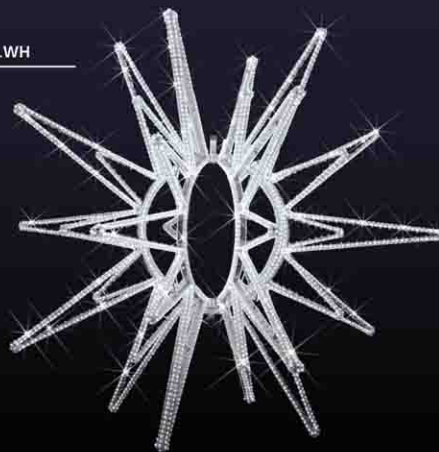

14059.WH

14059.170