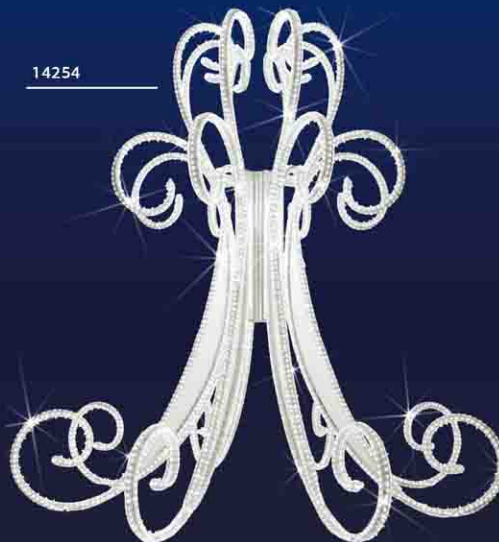

14251

Any color and size can be made upon request.

14253

14254

14255

14256

**14253**

H: 2,00m  
 Ø: 1,60m  
 P<sub>1</sub>: 96W with 4 sides  
 P<sub>2</sub>: 192W with 8 sides  
 TP: 3D  
 MV: 230V/110V  
 PS: