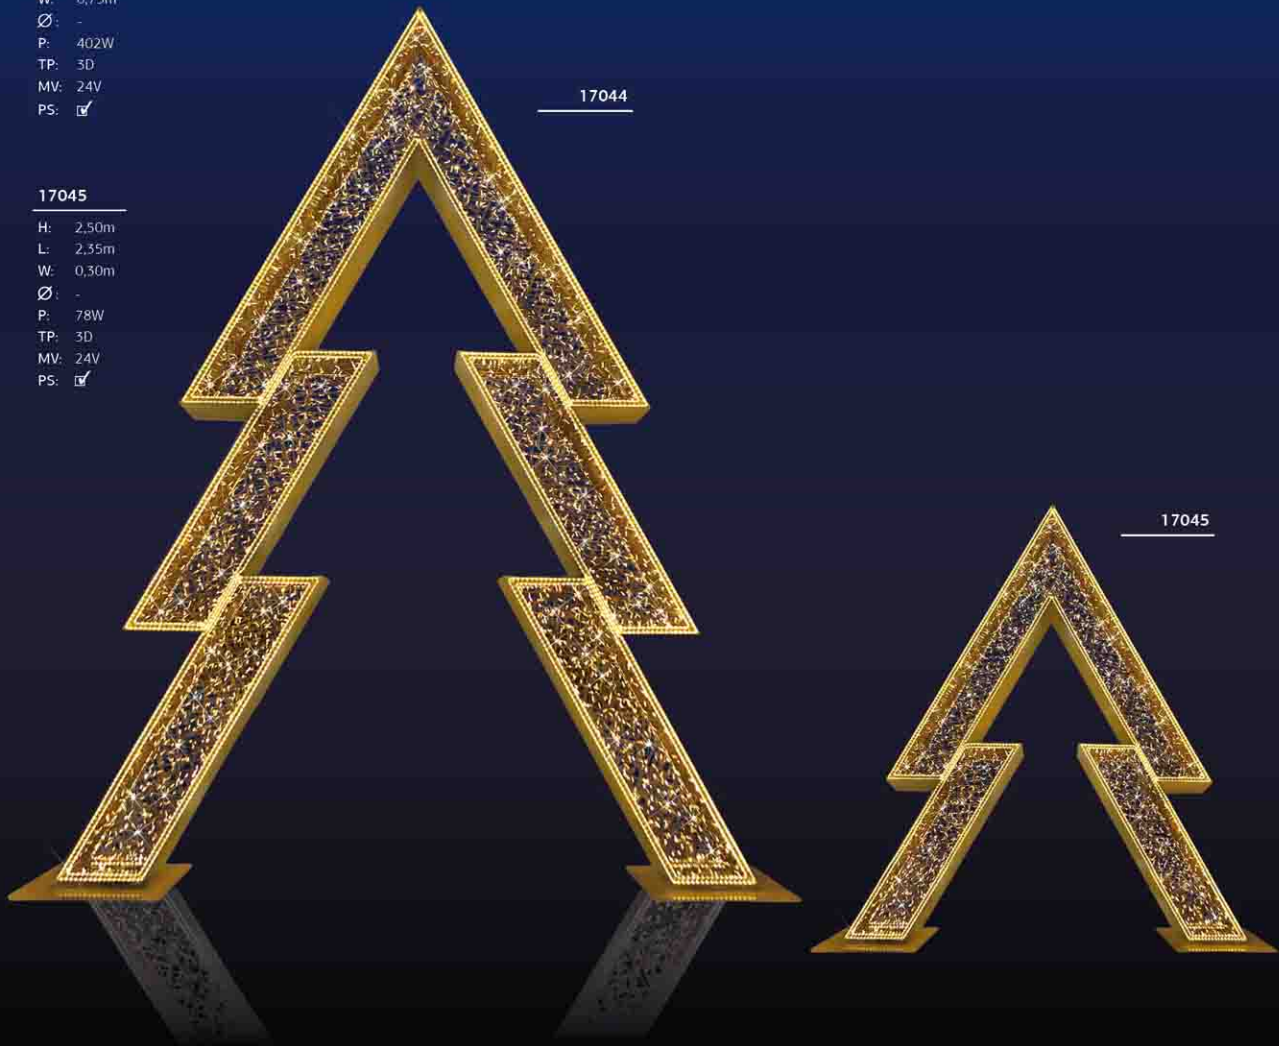

17044

H: 6,55m
L: 5,30m
W: 0,75m
Ø: -
P: 402W
TP: 3D
MV: 24V
PS: ☒

17044

17045

H: 2,50m
L: 2,35m
W: 0,30m
Ø: -
P: 78W
TP: 3D
MV: 24V
PS: ☒

17045

3D GIANT WALKTHROUGH MOTIFS

Any color and size can be made upon request.