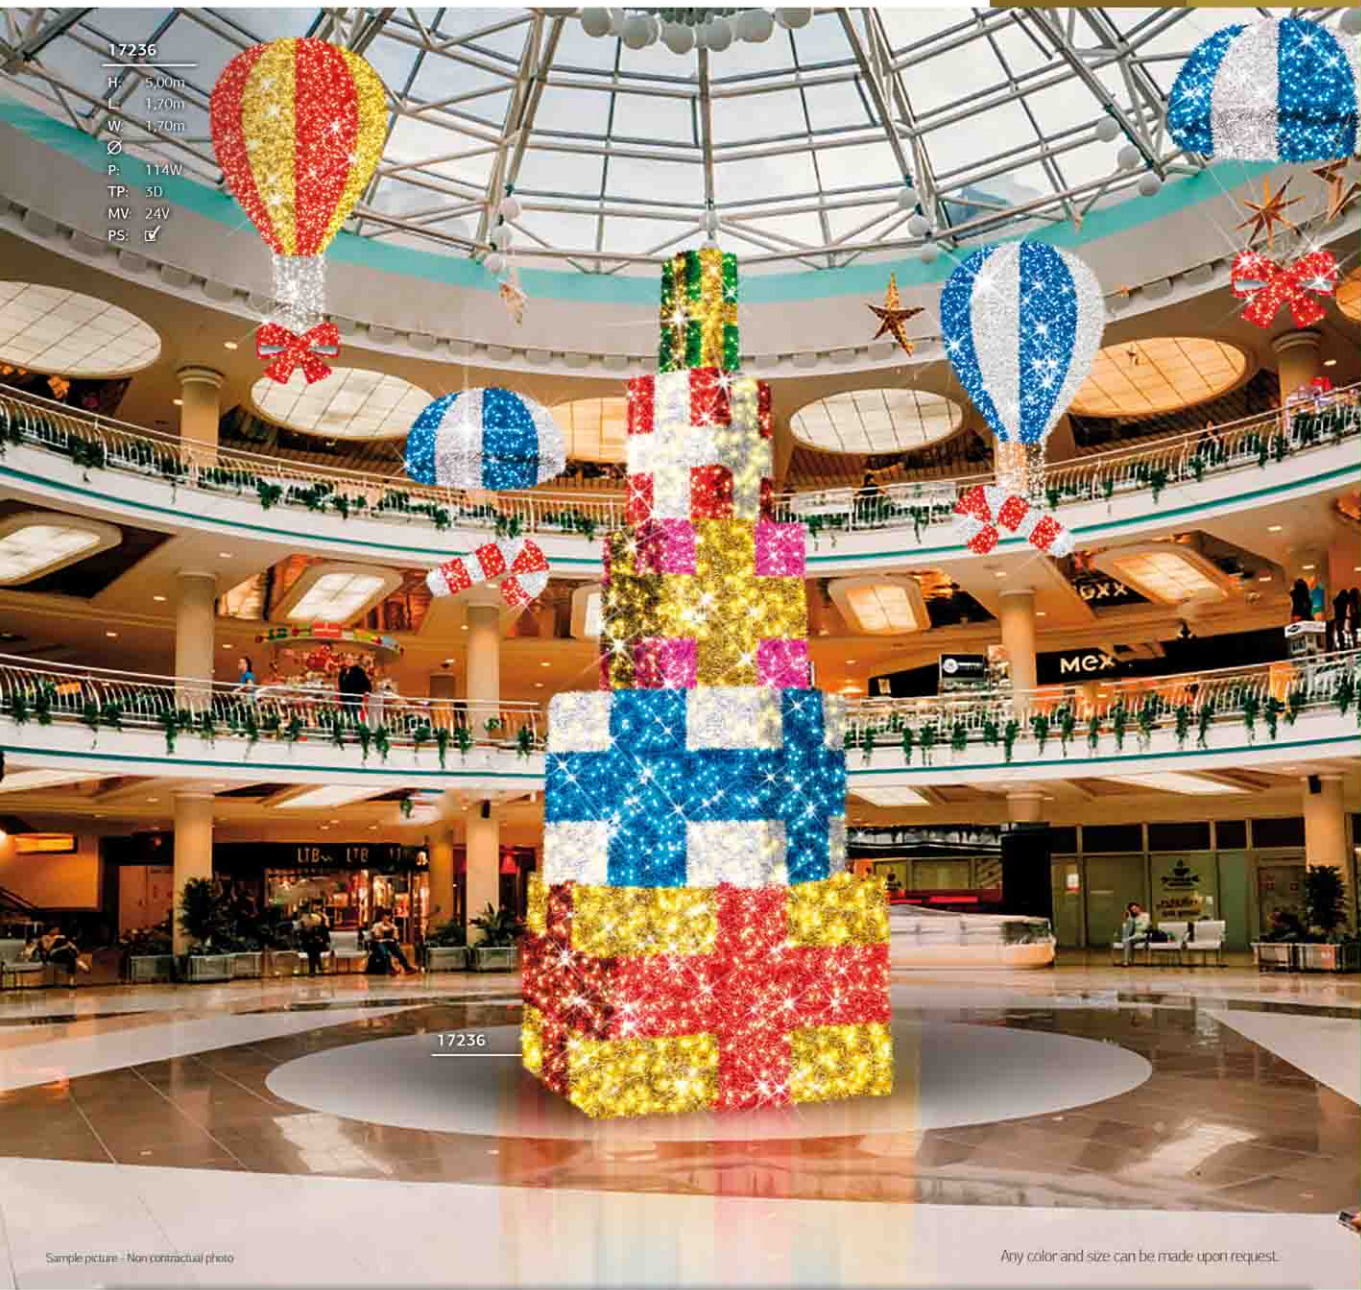

17236

H: 5,00m
L: 1,70m
W: 1,70m
Ø:
P: 114W
TP: 3D
MV: 24V
PS: ☒

17236

Sample picture - Non contractual photo

Any color and size can be made upon request.