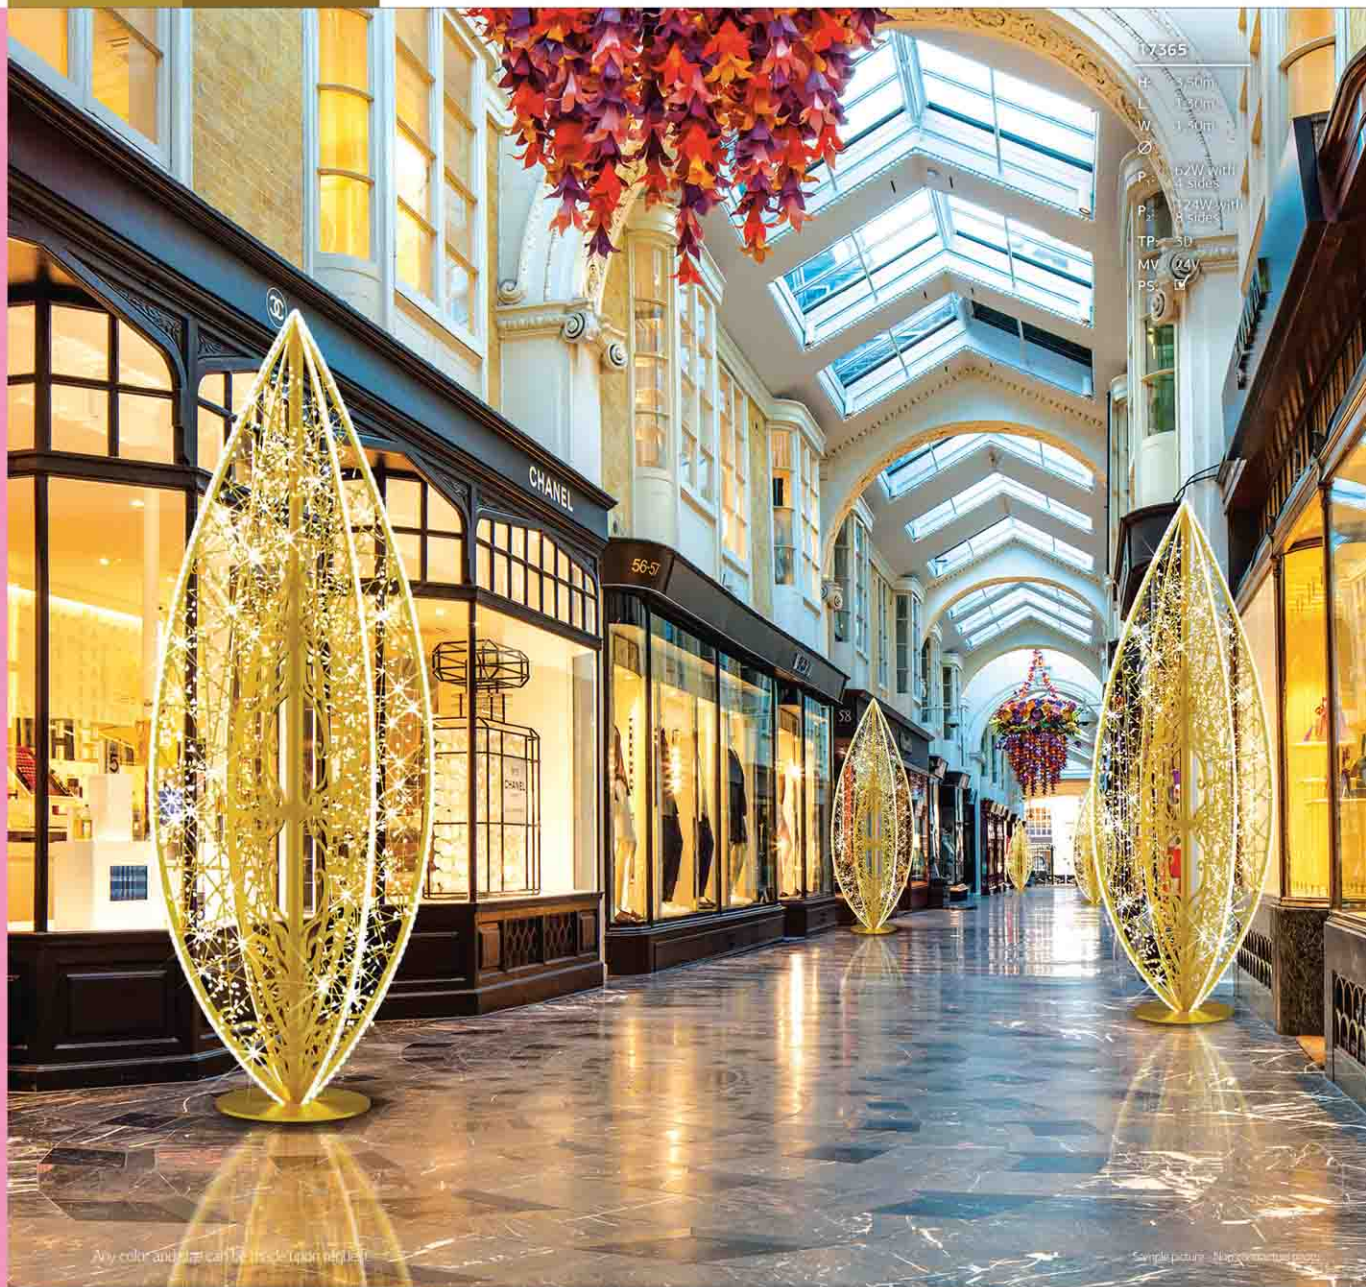

TX365
H: 2,50m
L: 1,30m
W: 1,40m
Ø: 1,20m
P: 120W with 4 sides
P2: 24W with 4 sides
TP: 3D
MV: 24V
PS: TV

Any color and size can be made upon request

Sample picture - Not for sale