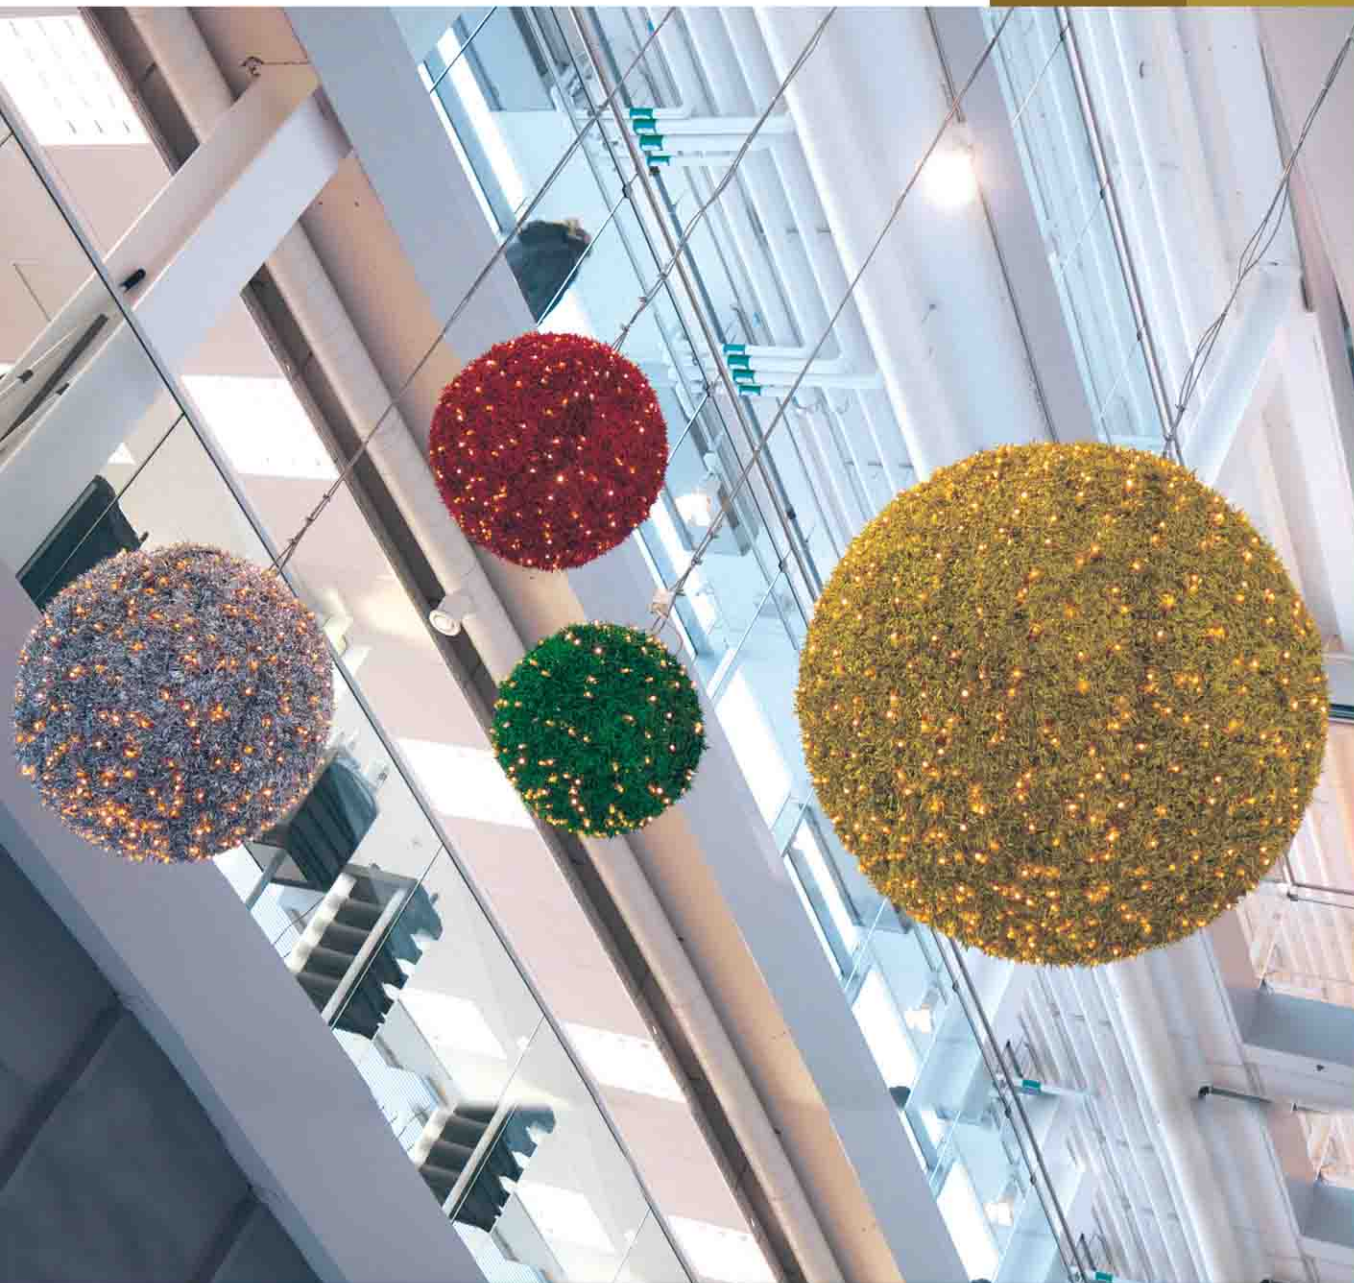

3D HANGING BALLS & DIAMONDS