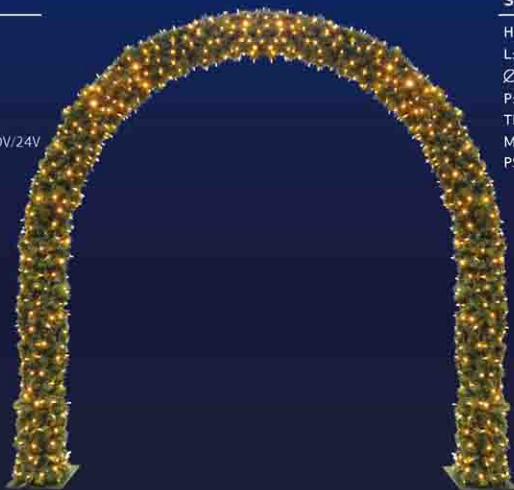

SC311

H: 3,15m
L: 3,35m
Ø: 0,40m
P: 24W
TP: 3D
MV: 230V/110V/24V
PS: ☐

SC310

H: 3,15m
L: 3,35m
Ø: 0,40m
P: 24W
TP: 3D
MV: 230V/110V/24V
PS: ☐