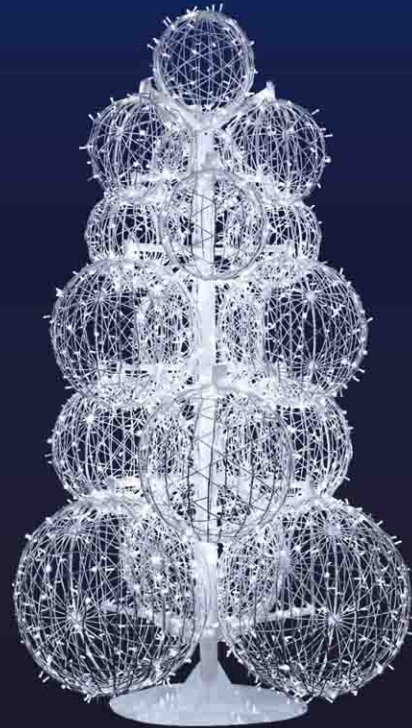

14048	14049	14050	14051	14052	14053
H:	3,90m	4,60m	5,60m	6,70m	8,10m	9,40m
Ø :	1,90m	2,00m	2,50m	2,60m	3,20m	3,30m
P:	159W	204W	285W	366W	510W	654W
TP:	3D	3D	3D	3D	3D	3D
MV:	24V	24V	24V	24V	24V	24V
PS:	☒	☒	☒	☒	☒	☒

Any color and size can be made upon request.