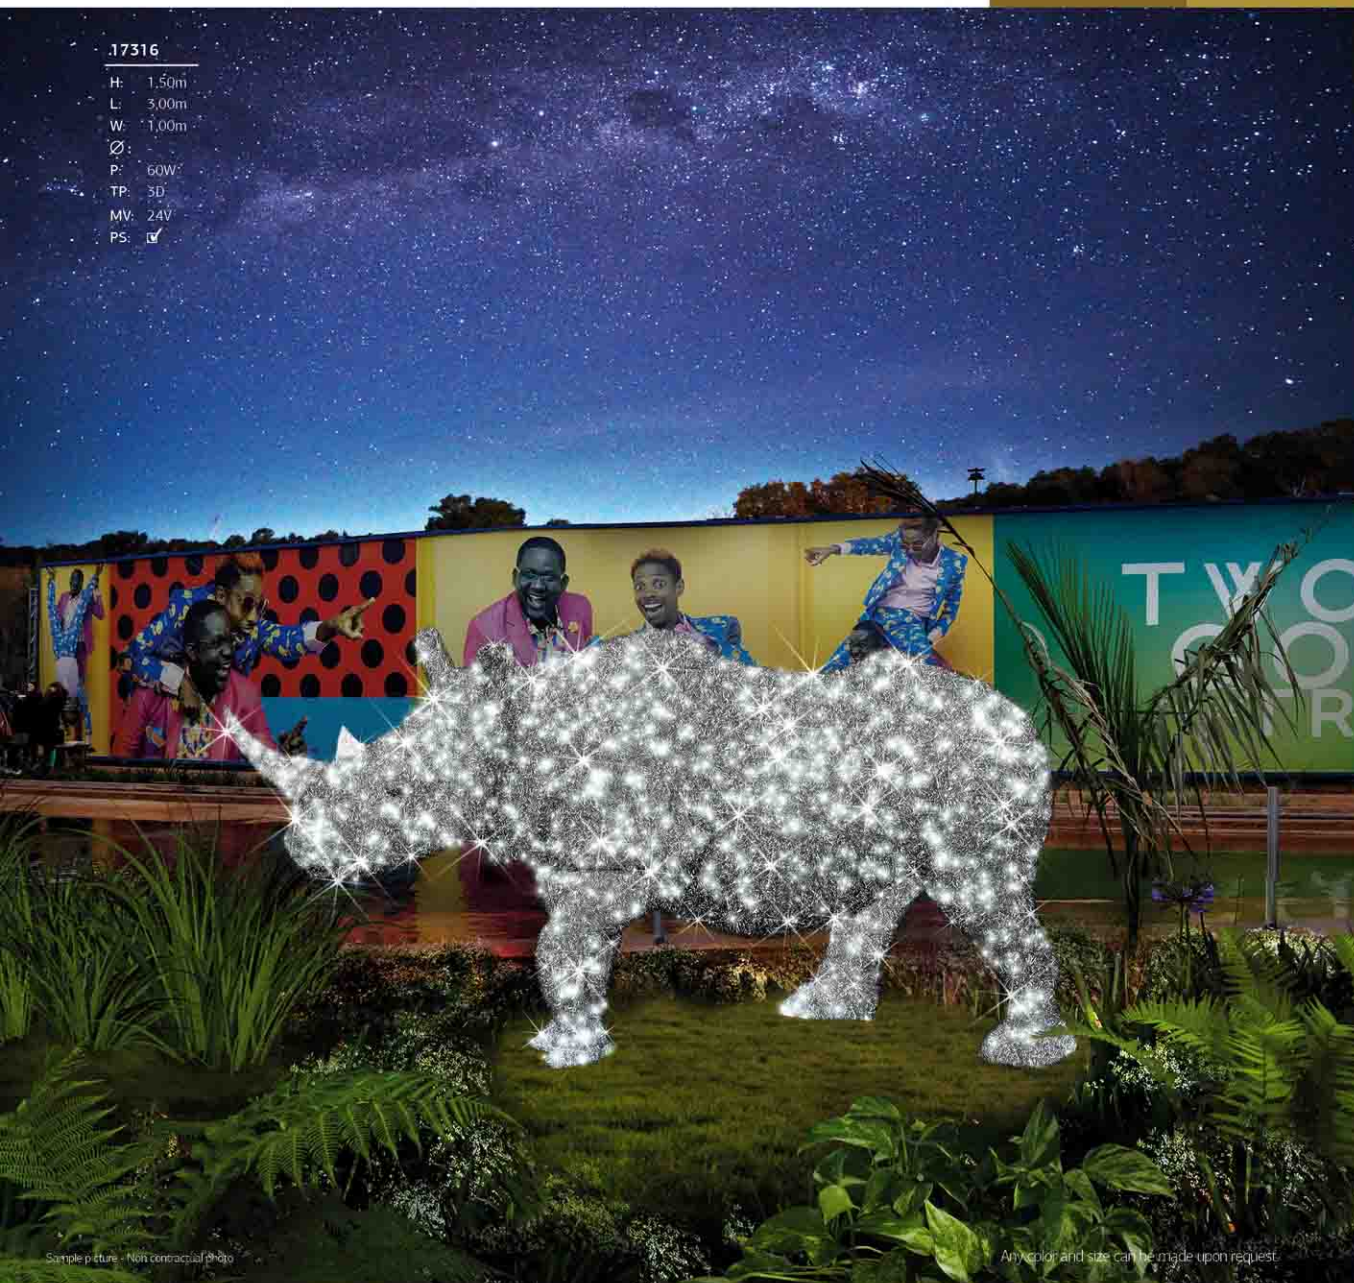

Sample picture - Non contractual photo

Any color and size can be made upon request.

3D CHARACTERS

The background is a vibrant collage of 3D motifs. It features several gold and silver diagonal stripes of varying widths and textures. A globe is visible in the upper right, and a gold star is on the right side. A purple sphere is in the lower left. The overall aesthetic is modern and celebratory.