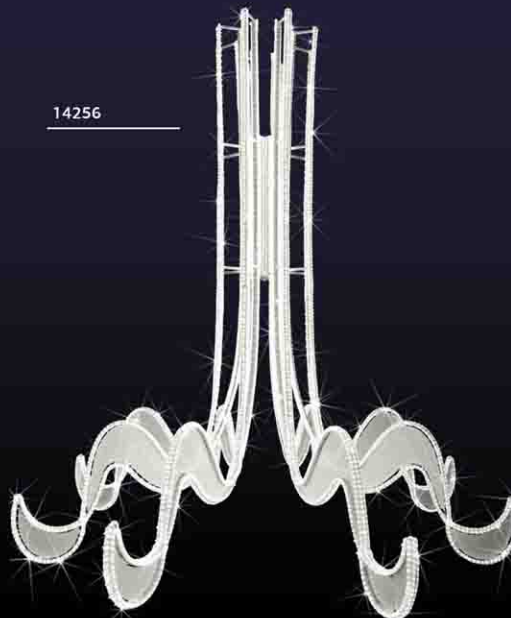

14253

14254

14255

14256

14253

H: 2,00m
Ø: 1,60m
P₁: 96W with 4 sides
P₂: 192W with 8 sides
TP: 3D
MV: 230V/110V
PS: ☐

14254

H: 2,00m
Ø: 1,60m
P₁: 96W with 4 sides
P₂: 192W with 8 sides
TP: 3D
MV: 230V/110V
PS: ☐

14255

H: 2,60m
Ø: 2,10m
P₁: 112W with 4 sides
P₂: 224W with 8 sides
TP: 3D
MV: 230V/110V
PS: ☐

14256

H: 2,60m
Ø: 2,10m
P₁: 112W with 4 sides
P₂: 224W with 8 sides
TP: 3D
MV: 230V/110V
PS: ☐