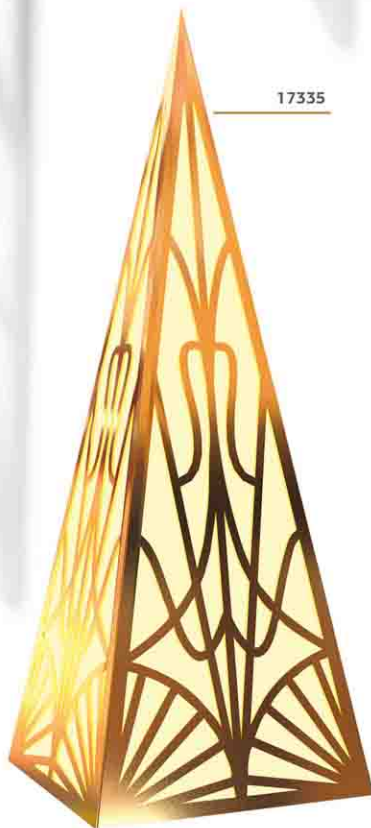

17335

17334

**17334**

H: 3,00m  
 L: 1,00m  
 W: 1,00m  
 Ø: -  
 P: 94W  
 TP: 3D  
 MV: 250V/110V  
 PS:

**17335**

H: 2,00m  
 L: 0,70m  
 W: 0,70m  
 Ø: -  
 P: 65W  
 TP: 3D  
 MV: 250V/110V  
 PS:

Any color and size can be changed upon request.