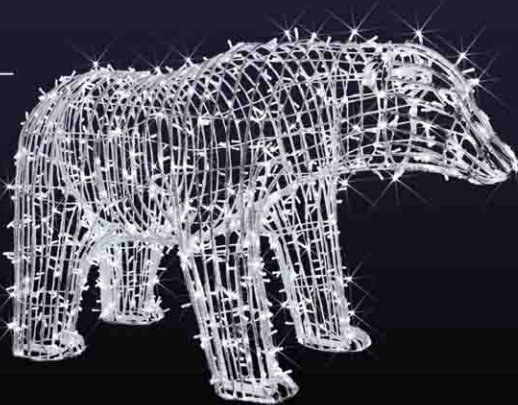

**13116**

H: 0,80m  
 L: 0,65m  
 W: 0,50m  
 Ø: -  
 P: 6W  
 TP: 3D  
 MV: 24V  
 PS:

Any color and size can be changed upon request.

3D CHARACTERS

13114

13115

14037

14038