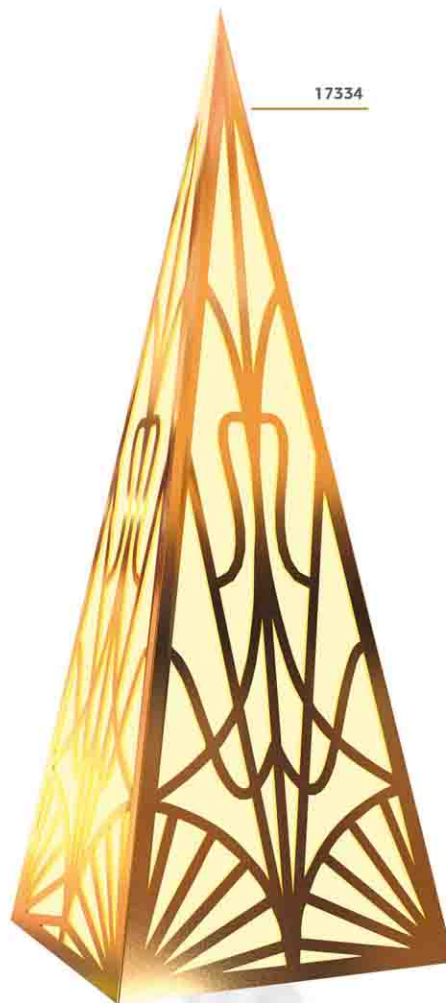

17335

17334

**17334**

H: 3,00m  
 L: 1,00m  
 W: 1,00m  
 Ø: -  
 P: 94W  
 TP: 3D  
 MV: 250V/110V  
 PS:

**17335**

H: 2,00m  
 L: 0,70m  
 W: 0,70m  
 Ø: -  
 P: 65W  
 TP: 3D  
 MV: 250V/110V  
 PS:

Any color and size can be changed upon request.