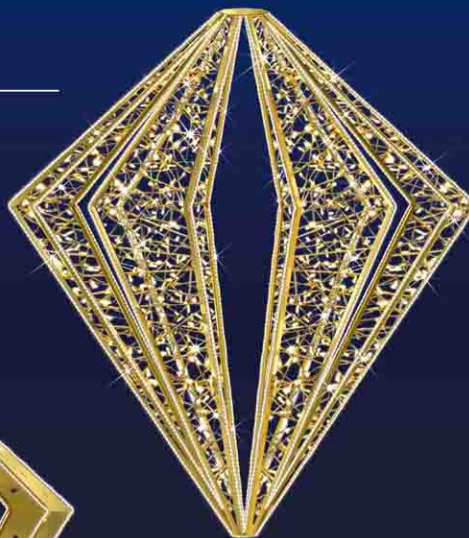

17032.280

17033.280

H: 2,80m
Ø: 2,55m
P: 405W
TP: 3D
MV: 230V/110V
PS: ☐
6 sides

17032.225

17033.225

H: 2,25m
Ø: 1,95m
P: 324W
TP: 3D
MV: 230V/110V
PS: ☐
6 sides

17032.165

17033.165

H: 1,65m
Ø: 1,55m
P: 252W
TP: 3D
MV: 230V/110V
PS: ☐
6 sides

17032.135

17033.135

H: 1,35m
Ø: 1,25m
P: 198W
TP: 3D
MV: 230V/110V
PS: ☐
6 sides

17176

17176.280

H: 2,80m
Ø: 2,55m
P: 324W
TP: 3D
MV: 230V/110V
PS: ☐
6 sides

17176.225

H: 2,25m
Ø: 1,95m
P: 234W
TP: 3D
MV: 230V/110V
PS: ☐
6 sides

17032