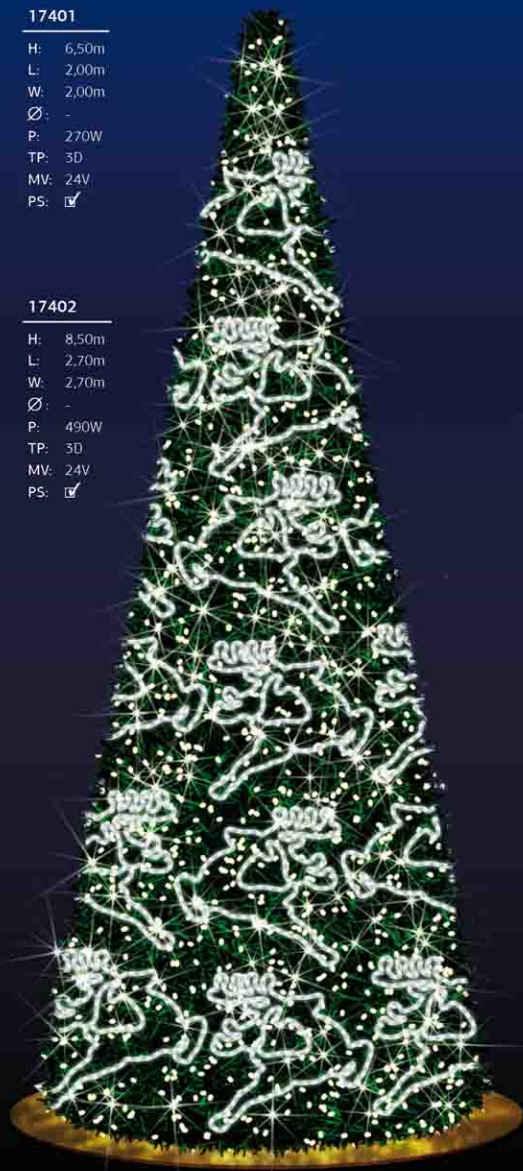

## 17400

H: 8,50m  
L: 2,70m  
W: 2,70m  
Ø: -  
P: 490W  
TP: 3D  
MV: 24V  
PS:

Any color and size can be made upon request.

17401

H: 6,50m  
 L: 2,00m  
 W: 2,00m  
 Ø: -  
 P: 270W  
 TP: 3D  
 MV: 24V  
 PS: