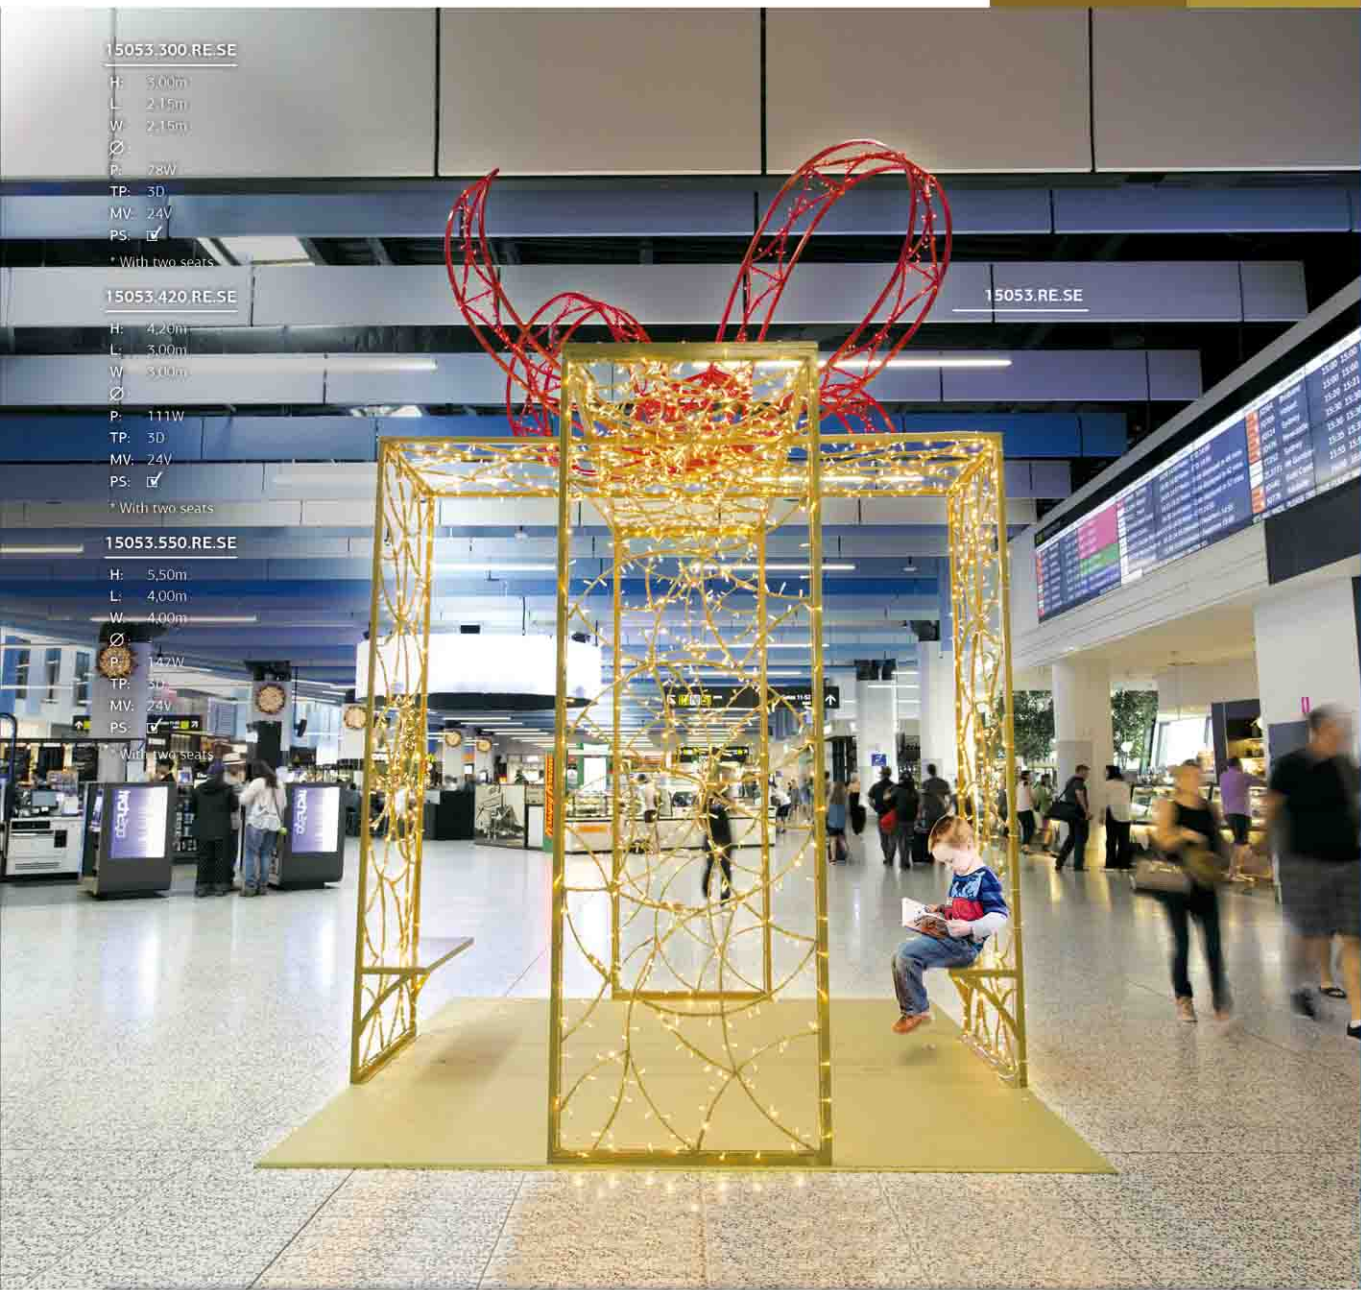

\* With two seats

15053.550.RE.SE

H: 5,50m  
 L: 4,00m  
 W: 4,00m  
 Ø:  
 P: 147W  
 TP: 3D  
 MV: 24V  
 PS:

\* With two seats

15053.RE.SE

17221

H: 4,50m

L: 4,50m