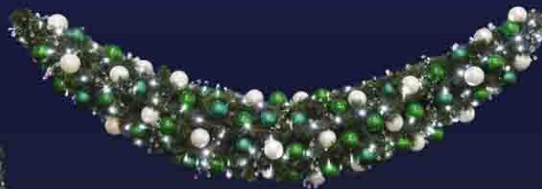

Any color and size can be made upon request.

3D GIANT TREES

14097

H: -  
L: 2,50m  
W: -  
Ø: 0,30m  
P: 6W  
TP: 3D  
MV: 230V/110V  
PS:

14098

H: -  
L: 2,70m  
W: -  
Ø: 0,40m  
P: 12W  
TP: 3D  
MV: 230V/110V  
PS: