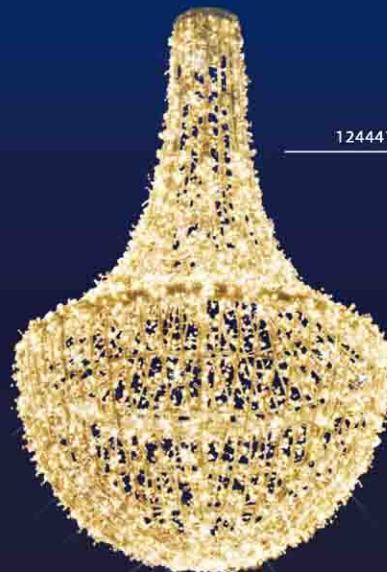

124441.WH

124441.WW

**124441.240**

H: 2,40m  
 Ø: 1,60m  
 P: 168W  
 TP: 3D  
 MV: 230V/110V  
 PS:

124441.RE

124441.BL

Any color and size can be made upon request.

14058.WW