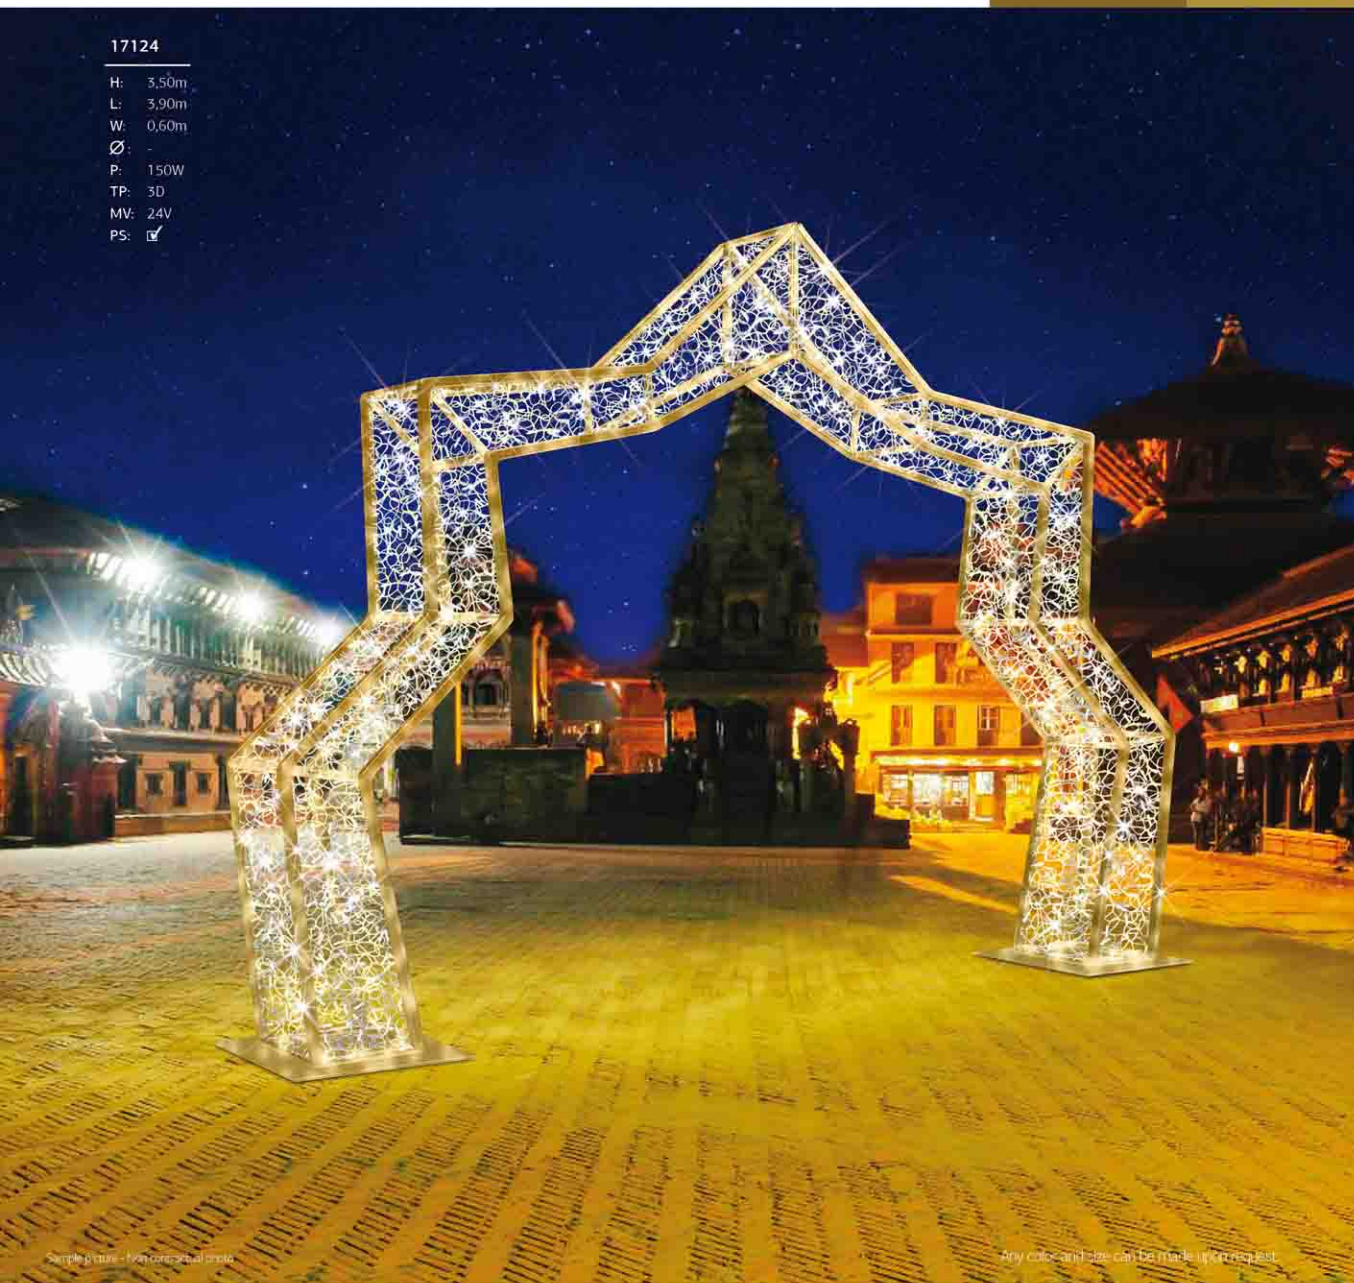

17124

H: 3,50m
L: 3,90m
W: 0,60m
Ø: -
P: 150W
TP: 3D
MV: 24V
PS: ☒

LIGHT ARCHES & TUNNELS

Sample picture - from commercial order

Any color and size can be made upon request