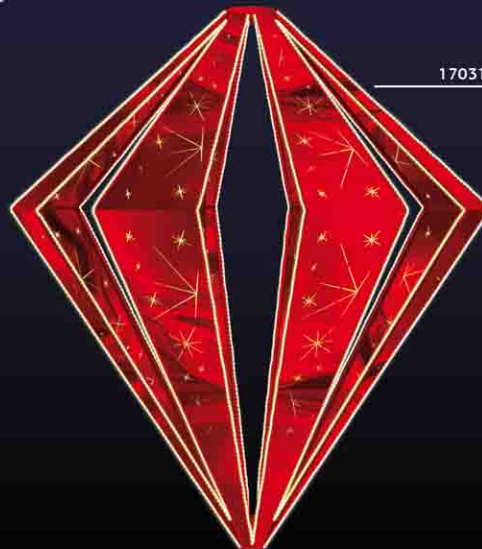

17029

**17029.225**  
**17030.225**  
**17031.225**

H: 2,25m  
 Ø: 1,95m  
 P: 324W  
 TP: 3D  
 MV: 230V/110V  
 PS:   
 6 sides

17030

**17029.165**  
**17030.165**  
**17031.165**

H: 1,65m  
 Ø: 1,55m  
 P: 252W  
 TP: 3D  
 MV: 230V/110V  
 PS:   
 6 sides