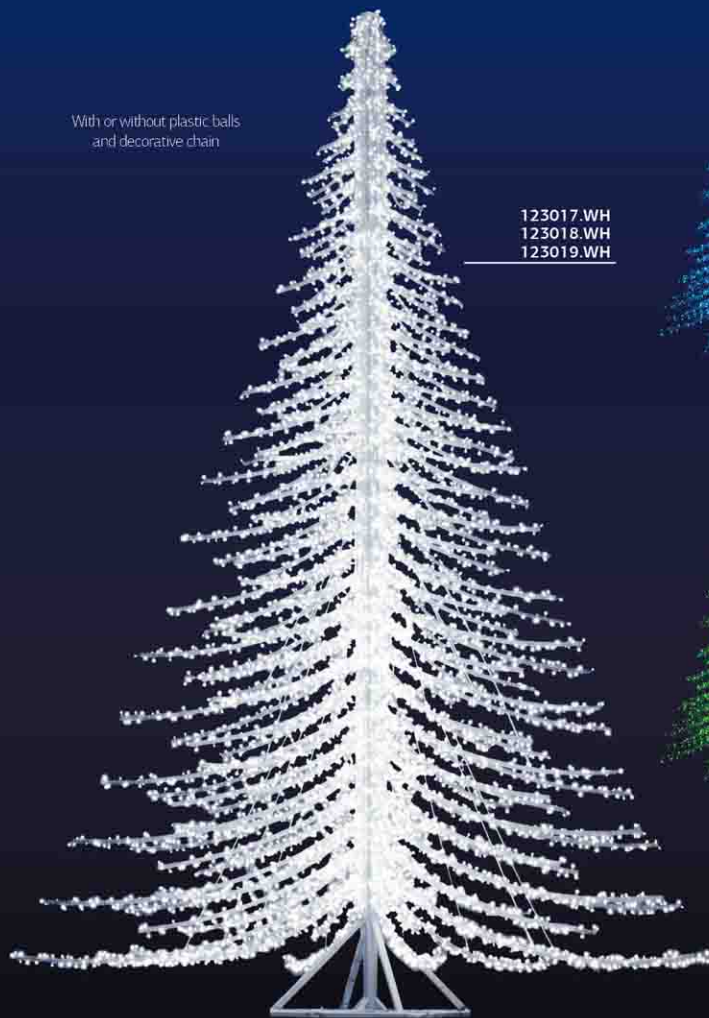

With or without plastic balls
and decorative chain

123017.WH
123018.WH
123019.WH