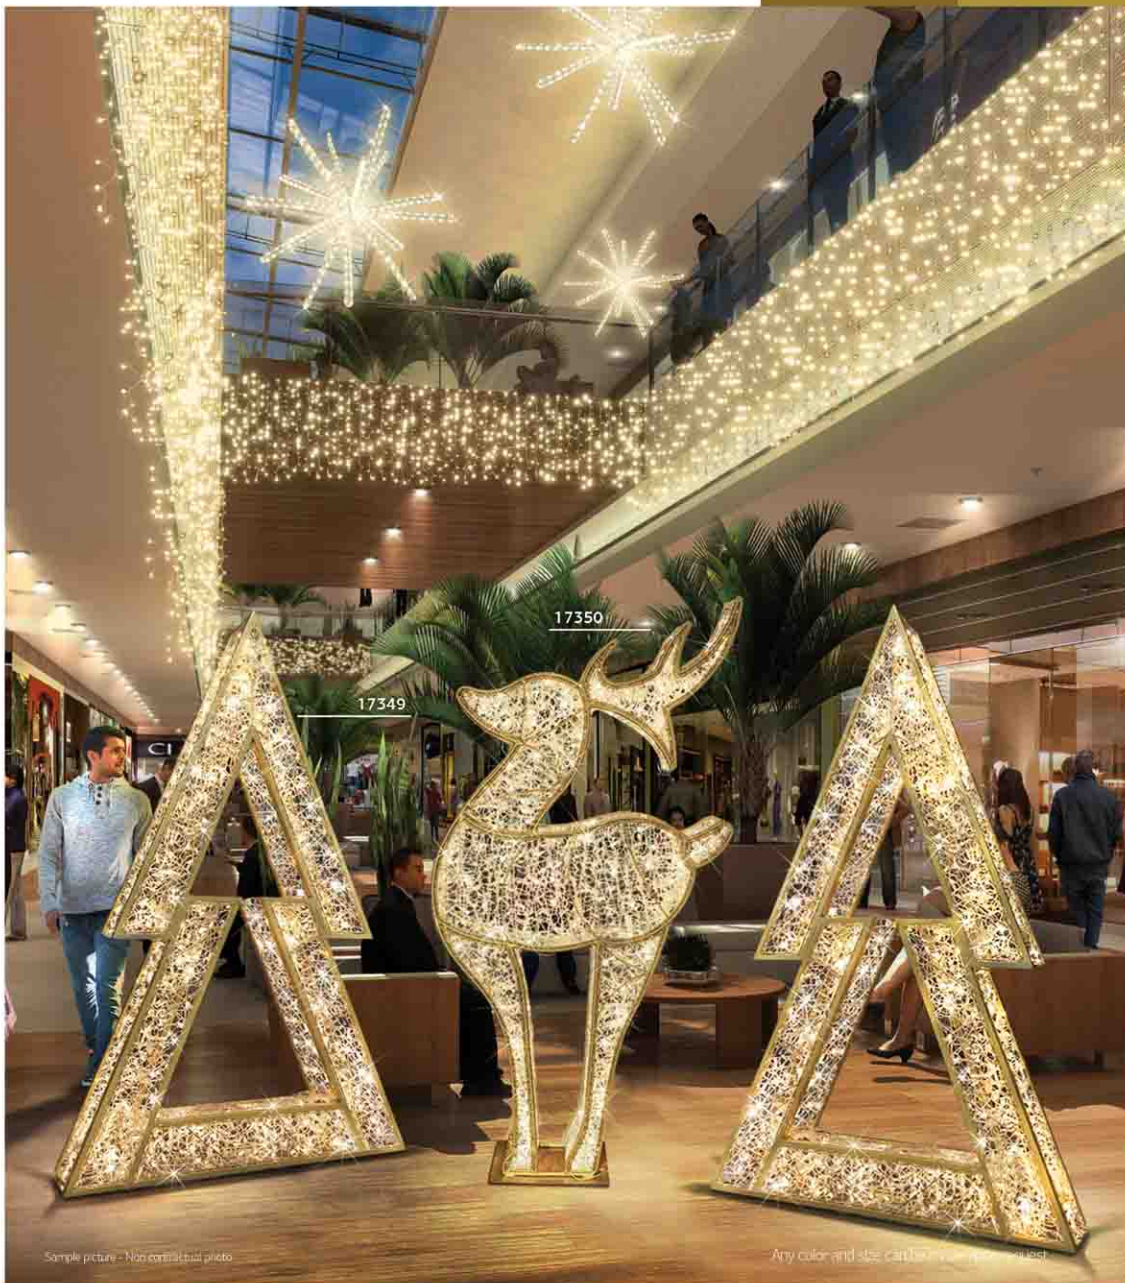

Sample picture - Non commercial photo

Any color and size can be made upon request

3D NET MOTIFS

Any color and size can be made upon request.

Sample picture - Non contractual photo

17354.200

H: 2,00m  
L: 1,40m  
W: 0,20m  
Ø: -  
P: 24W  
TP: 3D  
MV: 24V  
PS: