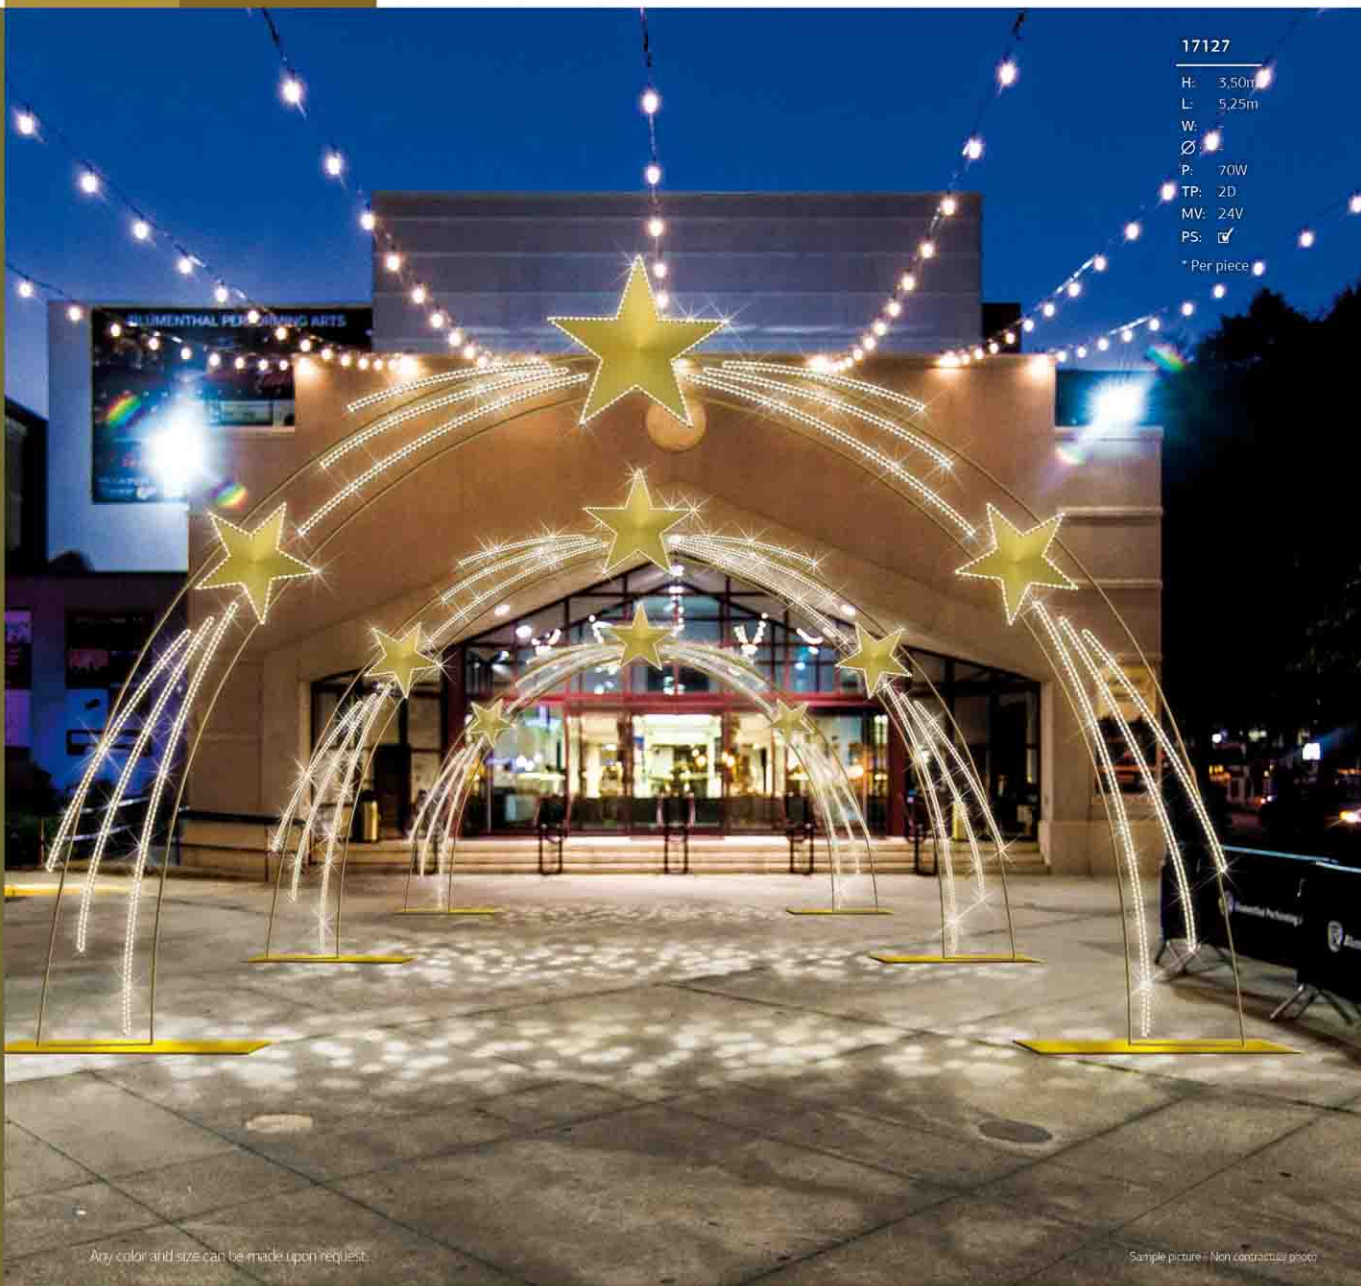

17127

H: 3,50m

L: 5,25m

W: -

Ø: -

P: 70W

TP: 2D

MV: 24V

PS: ☒

* Per piece

Any color and size can be made upon request.

Sample picture - Non contractual photo