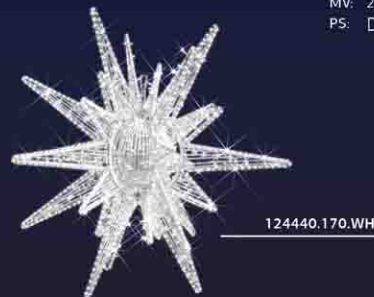

Any color and size can be made upon request.

CHANDELIERS

**124440.170**

Ø: 1,70m  
 P<sub>1</sub>: 60W with 4 sides  
 P<sub>2</sub>: 120W with 8 sides  
 TP: 3D  
 MV: 230V/110V  
 PS:

124440.270.WH

**124440.270**