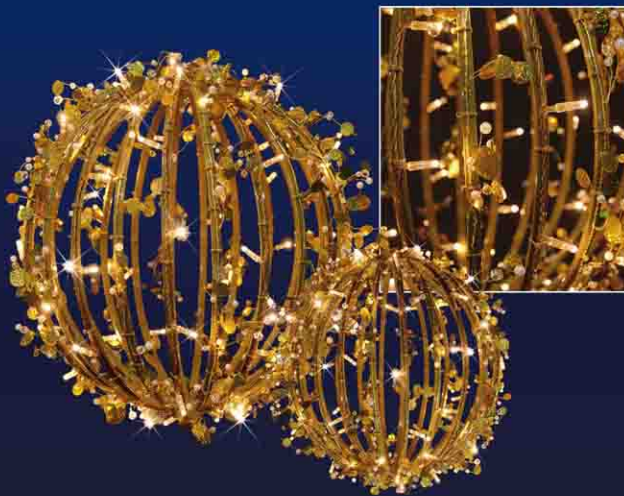

3D BALLS with static LED lights & decorative sequin

BALL.30.SE	BALL.40.SE	BALL.50.SE	BALL.60.SE	BALL.70.SE
Ø: 0,30m	Ø: 0,40m	Ø: 0,50m	Ø: 0,60m	Ø: 0,70m
P₁: 3W with 8 lines/ 40 led	P₁: 3W with 8 lines/ 40 led	P₁: 6W with 12 lines/ 80 led	P₁: 6W with 12 lines/ 80 led	P₁: 12W with 16 lines/ 160 led
P₂: 6W with 16 lines/ 80 led	P₂: 6W with 16 lines/ 80 led	P₂: 12W with 24 lines/ 160 led	P₂: 12W with 24 lines/ 160 led	P₂: 24W with 32 lines/ 320 led
TP: 3D	TP: 3D	TP: 3D	TP: 3D	TP: 3D
MV: 230V/110V/24V	MV: 230V/110V/24V	MV: 230V/110V/24V	MV: 230V/110V/24V	MV: 230V/110V/24V
PS: ☐	PS: ☐	PS: ☐	PS: ☐	PS: ☐

BALL.80.SE	BALL.90.SE	BALL.100.SE	BALL.120.SE	BALL.150.SE
Ø: 0,80m	Ø: 0,90m	Ø: 1,00m	Ø: 1,20m	Ø: 1,50m
P₁: 12W with 16 lines/ 160 led	P₁: 15W with 18 lines/ 200 led	P₁: 18W with 21 lines/ 240 led	P₁: 27W with 25 lines/ 360 led	P₁: 48W with 33 lines/ 640 led
P₂: 24W with 32 lines/ 320 led	P₂: 30W with 36 lines/ 400 led	P₂: 36W with 42 lines/ 480 led	P₂: 54W with 50 lines/ 720 led	P₂: 96W with 66 lines/ 1.280 led
TP: 3D	TP: 3D	TP: 3D	TP: 3D	TP: 3D
MV: 230V/110V/24V	MV: 230V/110V/24V	MV: 230V/110V/24V	MV: 230V/110V/24V	MV: 230V/110V/24V
PS: ☐	PS: ☐	PS: ☐	PS: ☐	PS: ☐