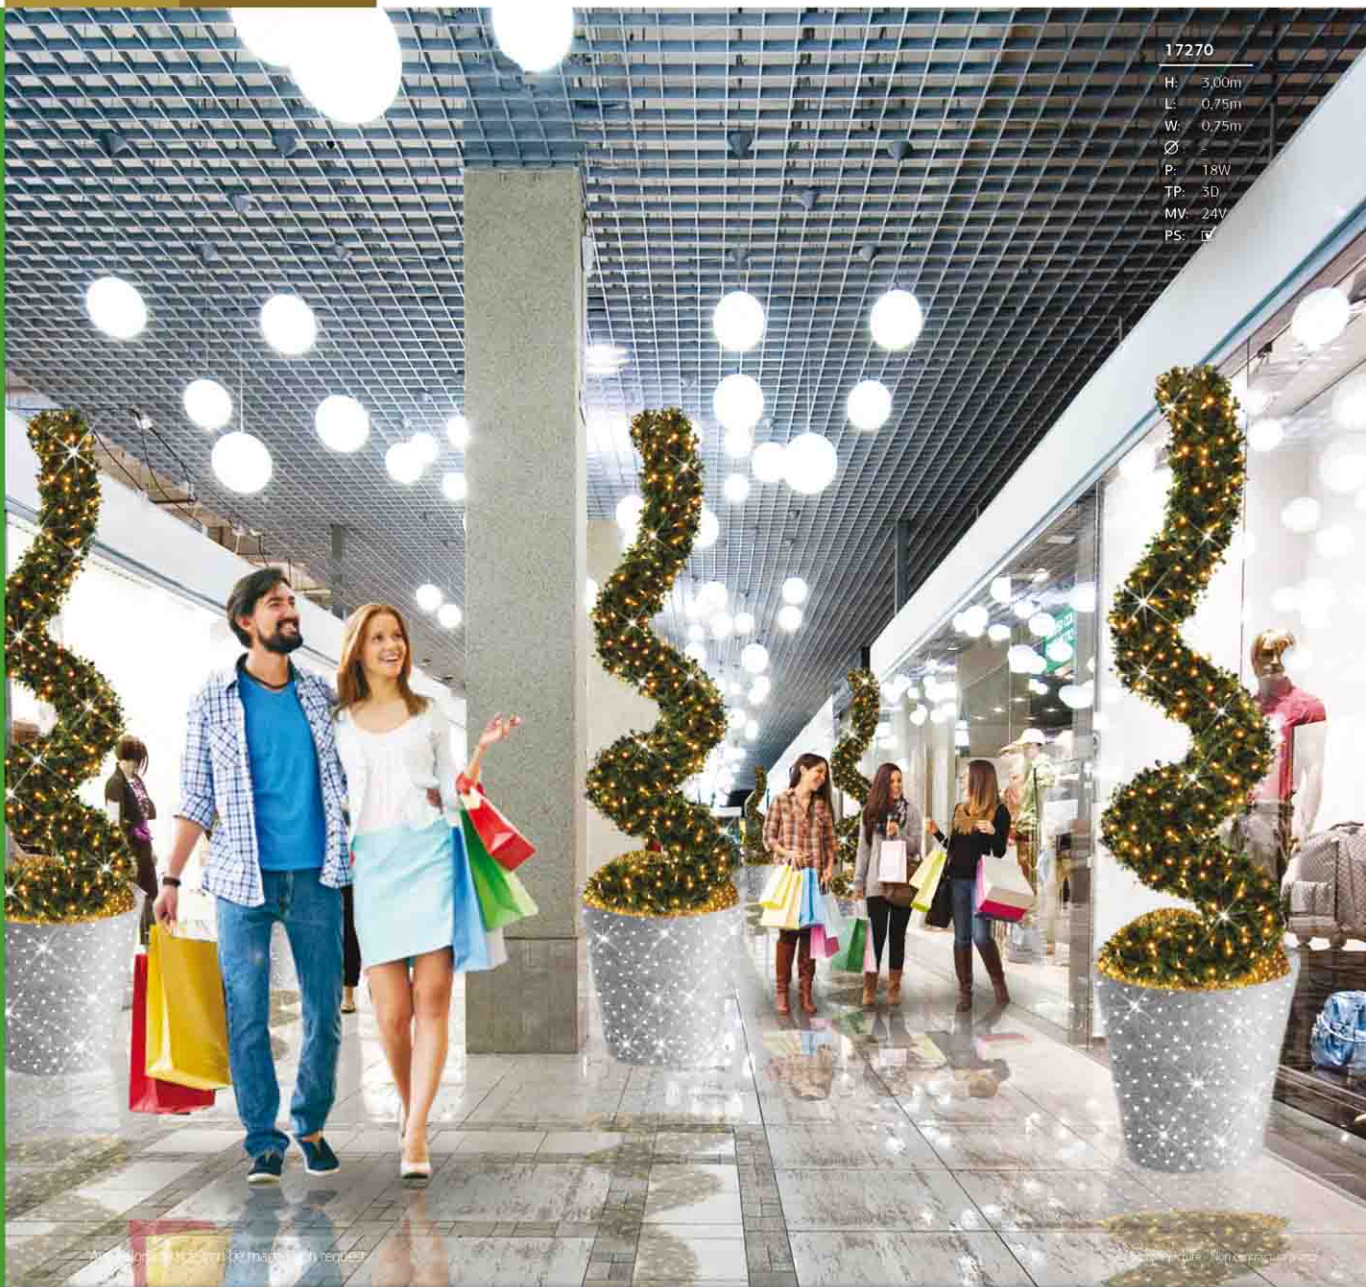

17270

H: 3,00m
L: 0,75m
W: 0,75m
Ø: -
P: 18W
TP: 3D
MV: 24V
PS: ☒

3D MOTIFS