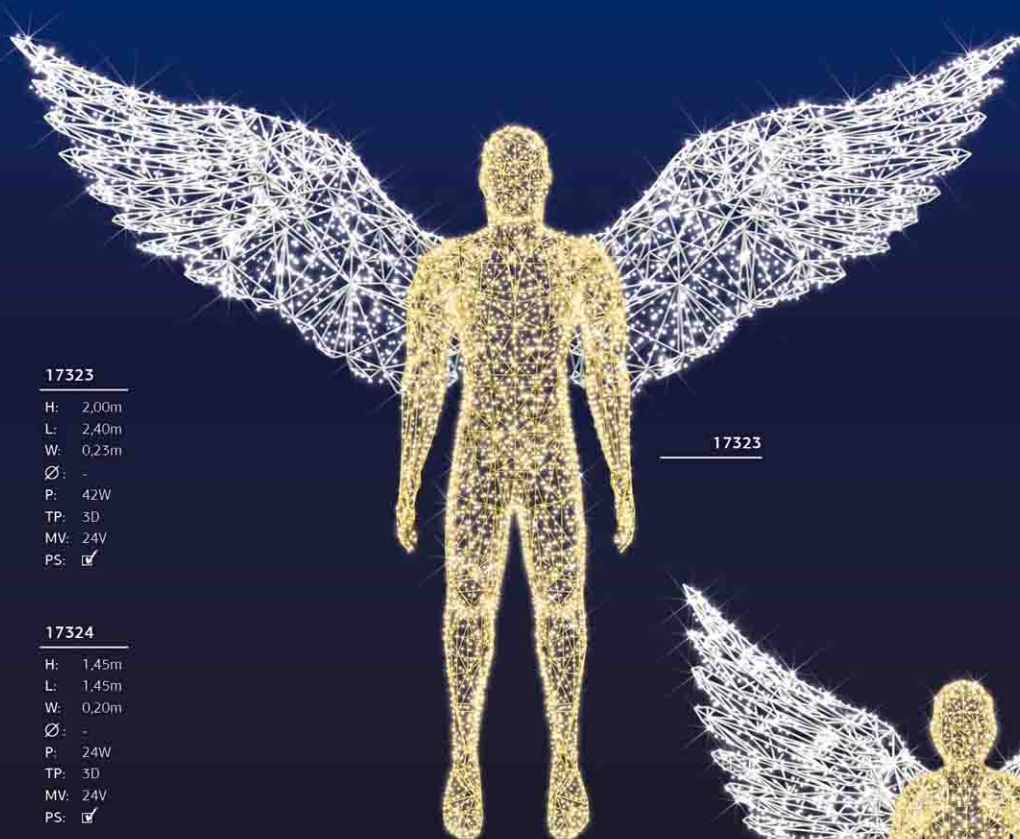

**17322.260**

H: 2,60m  
L: 3,10m  
W: 0,30m  
P: 108W  
TP: 3D  
MV: 230V/110V  
PS:

Any color and size can be made upon request.

Sample picture - Non contractual photo

**17323**

H: 2,00m  
 L: 2,40m  
 W: 0,23m  
 Ø: -  
 P: 42W  
 TP: 3D  
 MV: 24V  
 PS: