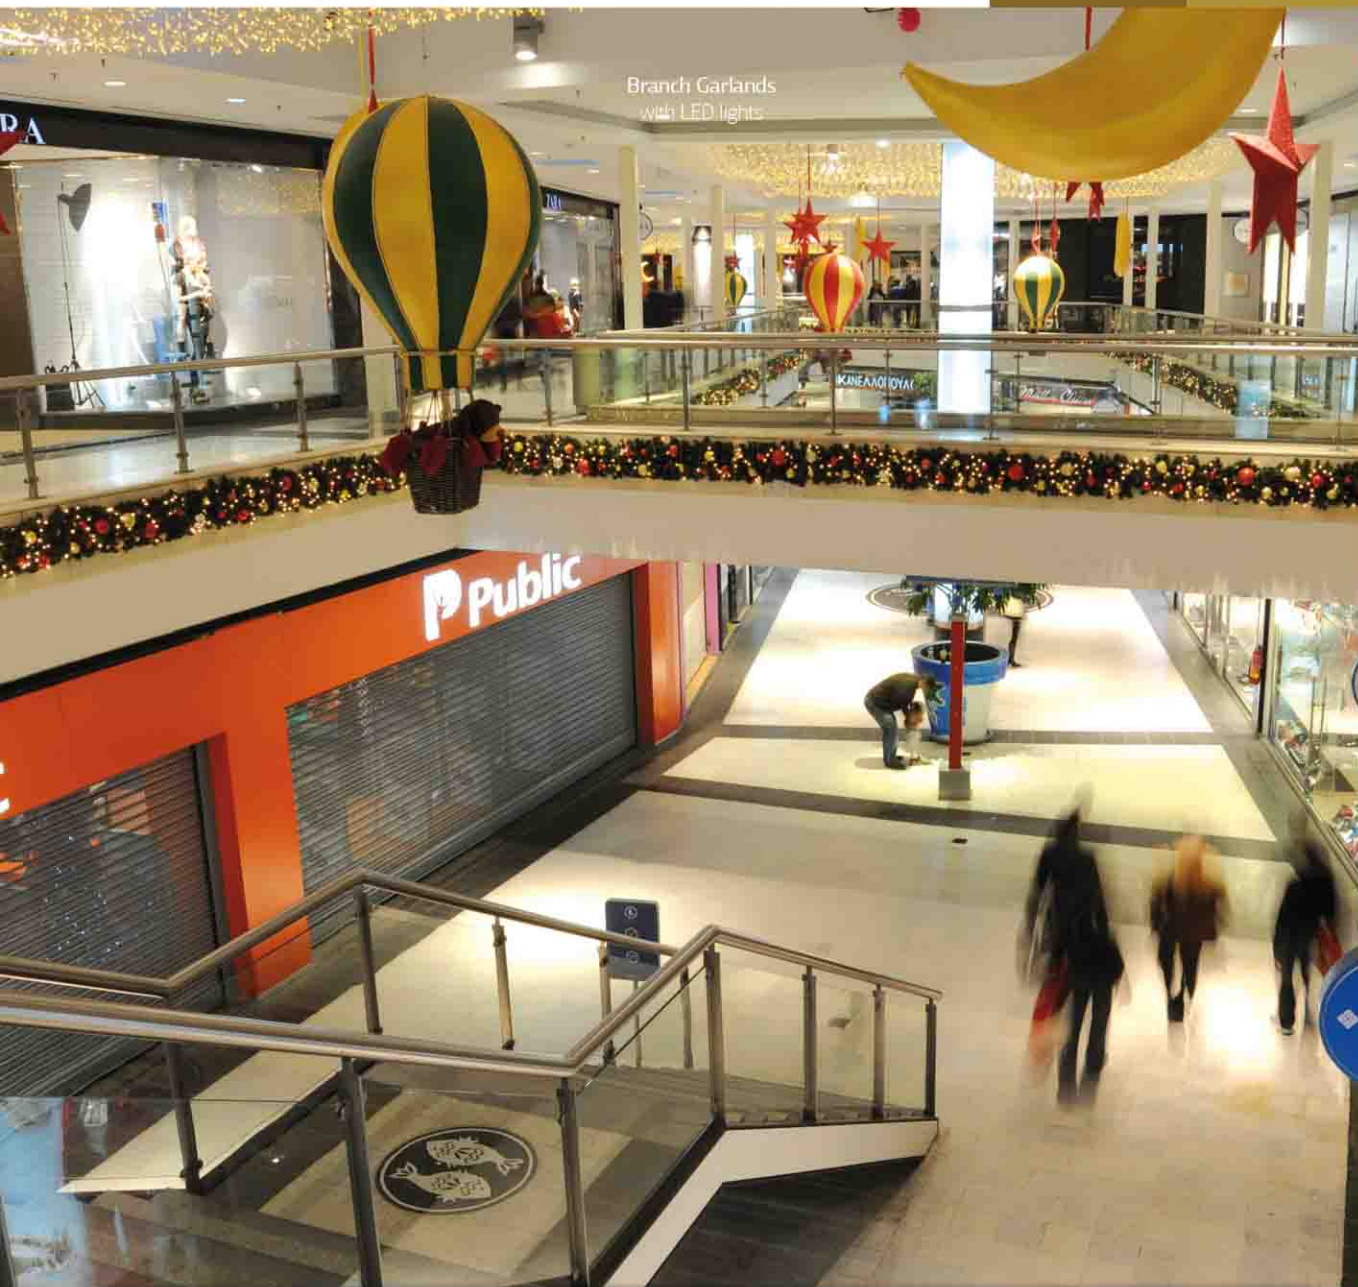

Any color and size can be made upon request.

3D GIANT TREES

Branch Garlands  
with LED lights

3D GIANT TREES

Swags

with or without LED light strings and decorations

Swags

with or without LED light strings and decorations