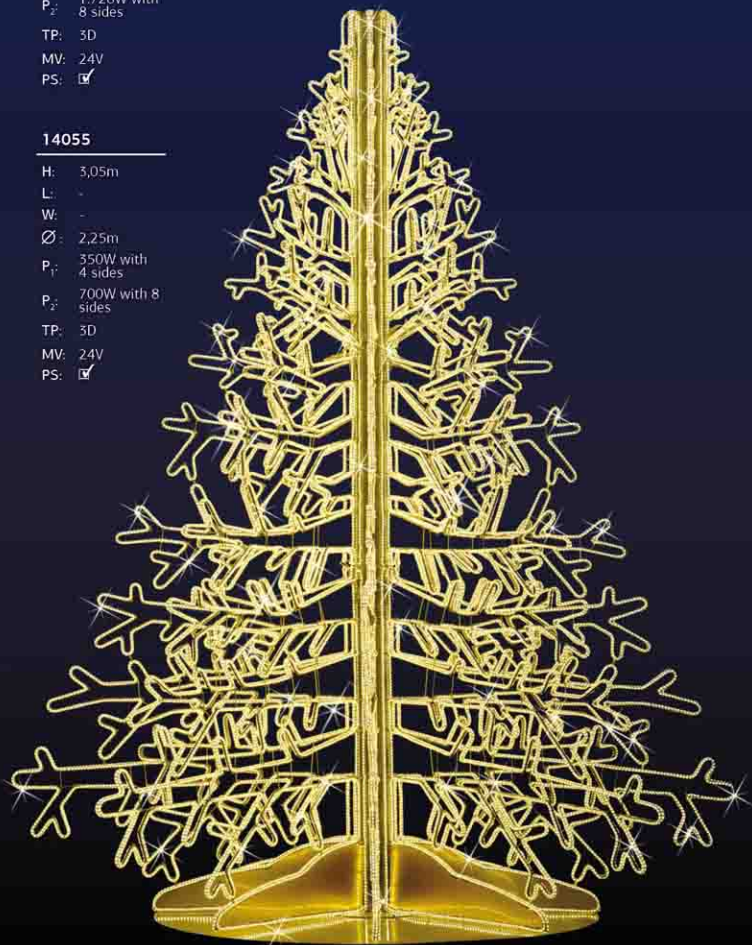

14054

H: 4,70m
L: -
W: -
Ø: 3,80m
P₁: 864W with
4 sides
P₂: 1.728W with
8 sides
TP: 3D
MV: 24V
PS: ☒

14055

H: 5,05m
L: -
W: -
Ø: 2,25m
P₁: 350W with
4 sides
P₂: 700W with 8
sides
TP: 3D
MV: 24V
PS: ☒

Any color and size can be made upon request.