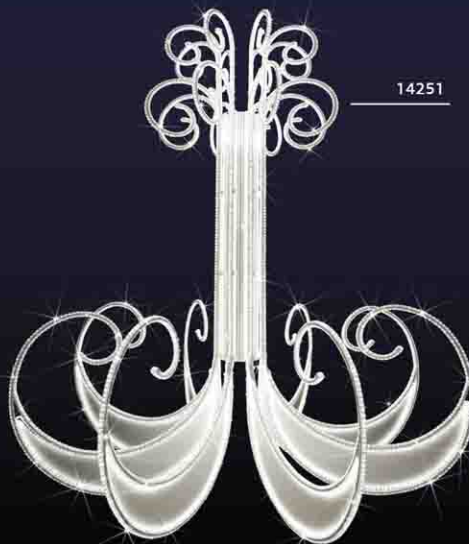

14251

Any color and size can be made upon request.