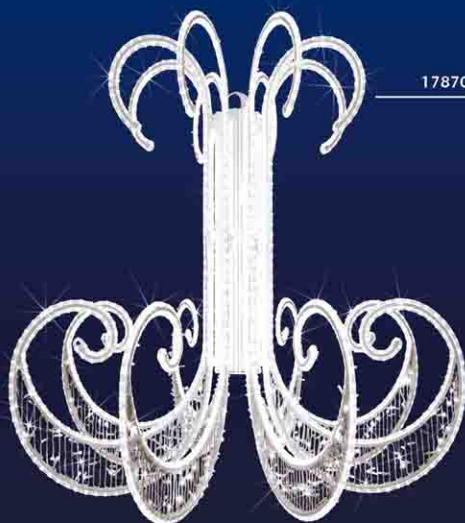

# *Chandeliers*

**17870**

H: 1,50m  
 Ø: 1,50m  
 P<sub>1</sub>: 72W with  
 4 sides  
 P<sub>2</sub>: 144W with  
 8 sides  
 TP: 3D  
 MV: 230V/110V  
 PS: □

17870

**17871**

H: 1,50m  
 Ø: 1,50m  
 P<sub>1</sub>: 72W with  
 4 sides  
 P<sub>2</sub>: 144W with  
 8 sides  
 TP: 3D  
 MV: 230V/110V  
 PS: □