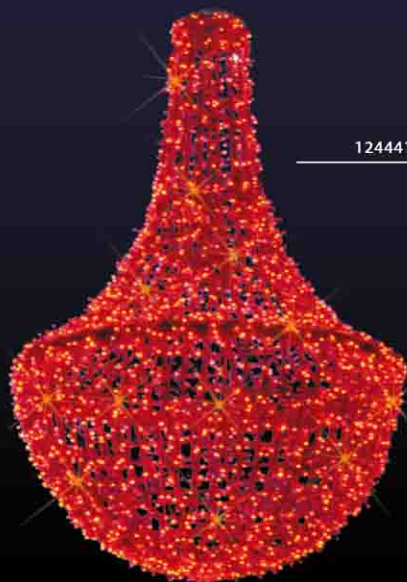

124441.240

H: 2,40m
Ø: 1,60m
P: 168W
TP: 3D
MV: 230V/110V
PS: ☐

124441.RE