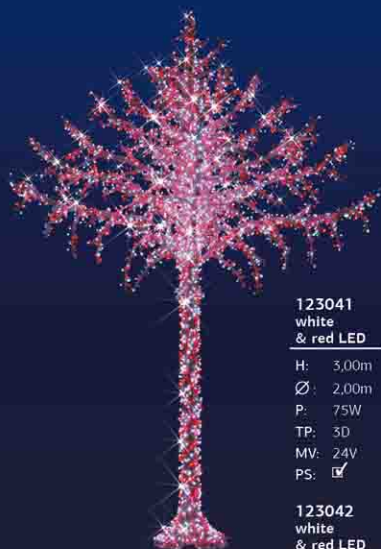

3D GIANT TREES

**123041**  
white  
& red LED

H: 3,00m  
Ø: 2,00m  
P: 75W  
TP: 3D  
MV: 24V  
PS:

**123042**  
white  
& red LED

H: 4,00m  
Ø: 2,80m  
P: 132W  
TP: 3D  
MV: 24V  
PS:

**122555**  
cool white  
LED