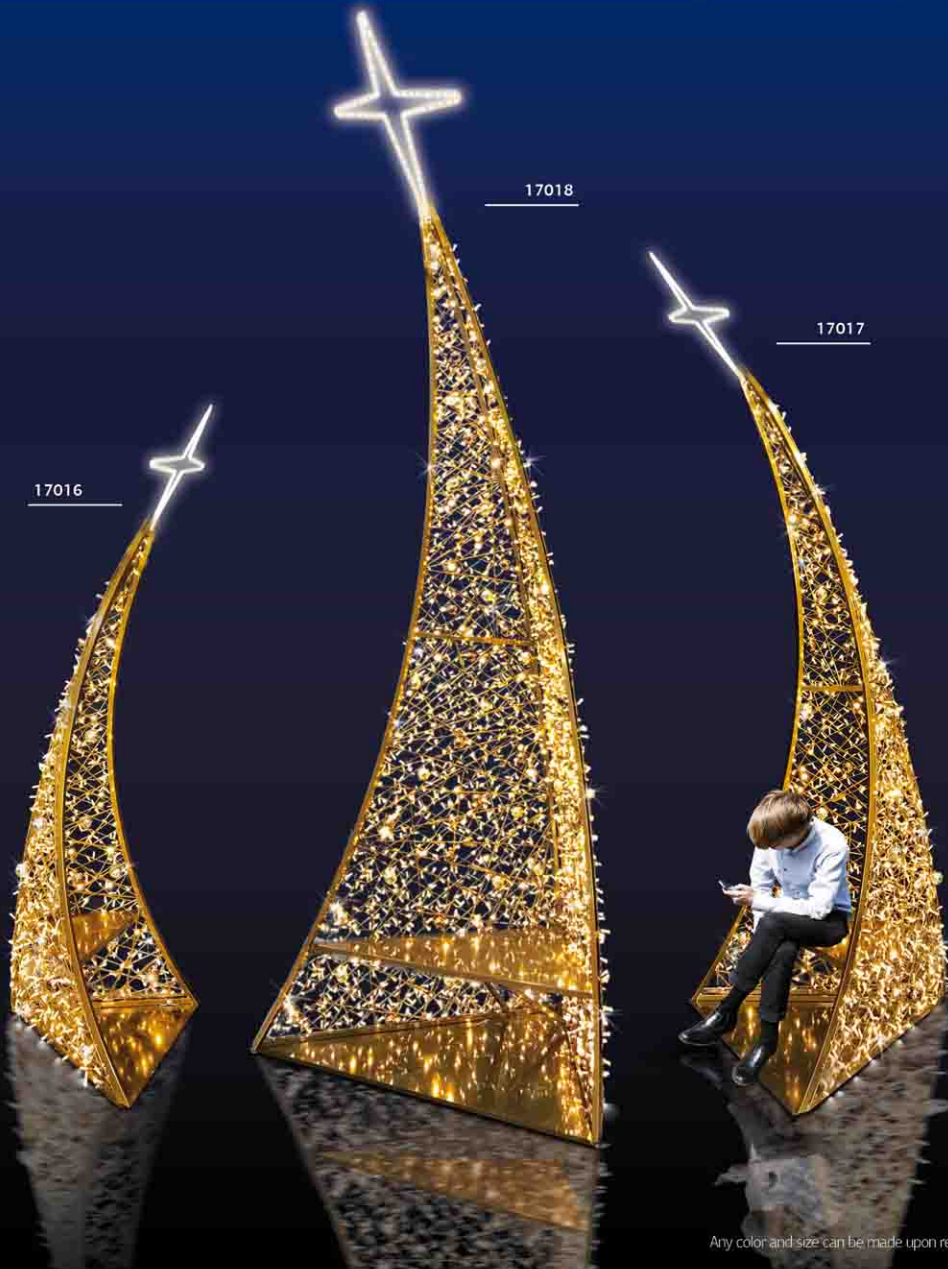

17016

H: 2,95m
L: 1,00m
W: 1,38m
Ø: -
P: 36W
TP: 3D
MV: 24V
PS: ☒

17016

17017

H: 4,05m
L: 1,50m
W: 1,85m
Ø: -
P: 68W
TP: 3D
MV: 24V
PS: ☒

17018

H: 5,10m
L: 2,00m
W: 2,38m
Ø: -
P: 128W
TP: 3D
MV: 24V
PS: ☒

17018

17017

Any color and size can be made upon request.