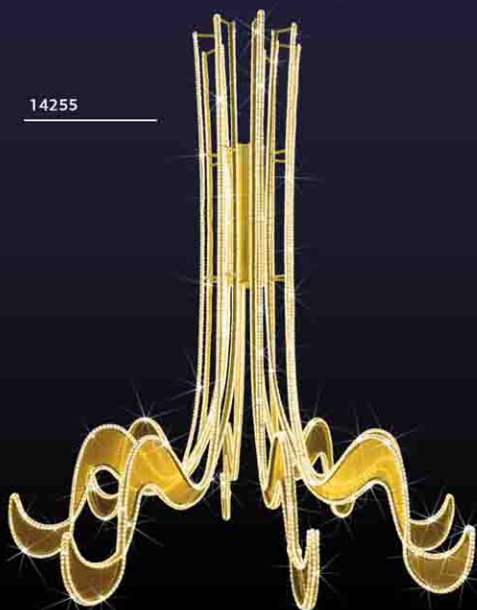

14253

14254

14255

14256

14253

H: 2,00m
Ø: 1,60m
P₁: 96W with 4 sides
P₂: 192W with 8 sides
TP: 3D
MV: 230V/110V
PS: ☐

14254

H: 2,00m
Ø: 1,60m
P₁: 96W with 4 sides
P₂: 192W with 8 sides
TP: 3D
MV: 230V/110V
PS: ☐

14255

H: 2,60m
Ø: 2,10m
P₁: 112W with 4 sides
P₂: 224W with 8 sides
TP: 3D
MV: 230V/110V
PS: ☐

14256

H: 2,60m
Ø: 2,10m
P₁: 112W with 4 sides
P₂: 224W with 8 sides
TP: 3D
MV: 230V/110V
PS: ☐