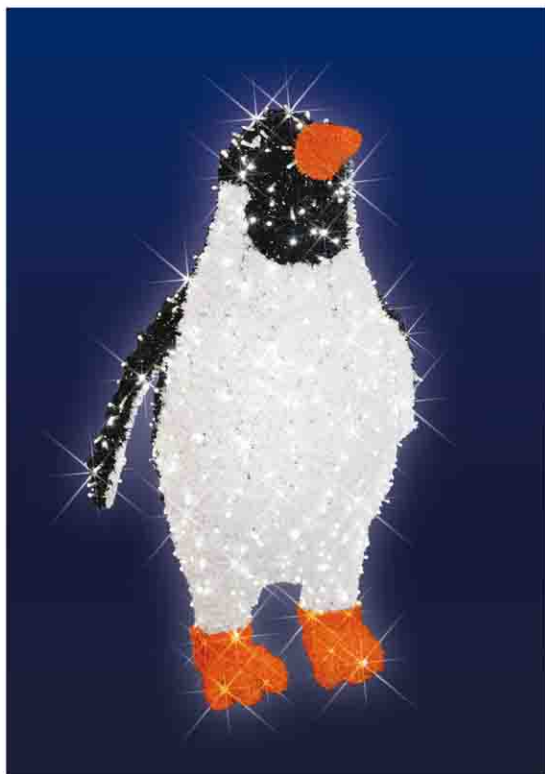

13117

H: 1,50m
L: 1,00m
W: 0,85m
Ø: -
P: 18W
TP: 5D
MV: 24V
PS: ☒