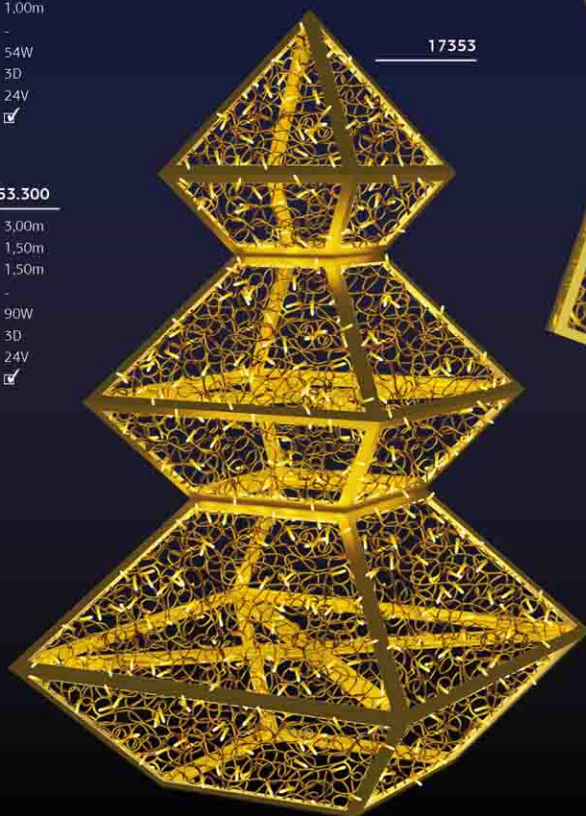

17353.200

H: 2,00m
L: 1,00m
W: 1,00m
Ø: -
P: 54W
TP: 3D
MV: 24V
PS: ☒

17353

17353.300

H: 3,00m
L: 1,50m
W: 1,50m
Ø: -
P: 90W
TP: 3D
MV: 24V
PS: ☒

Any color and size can be made upon request.