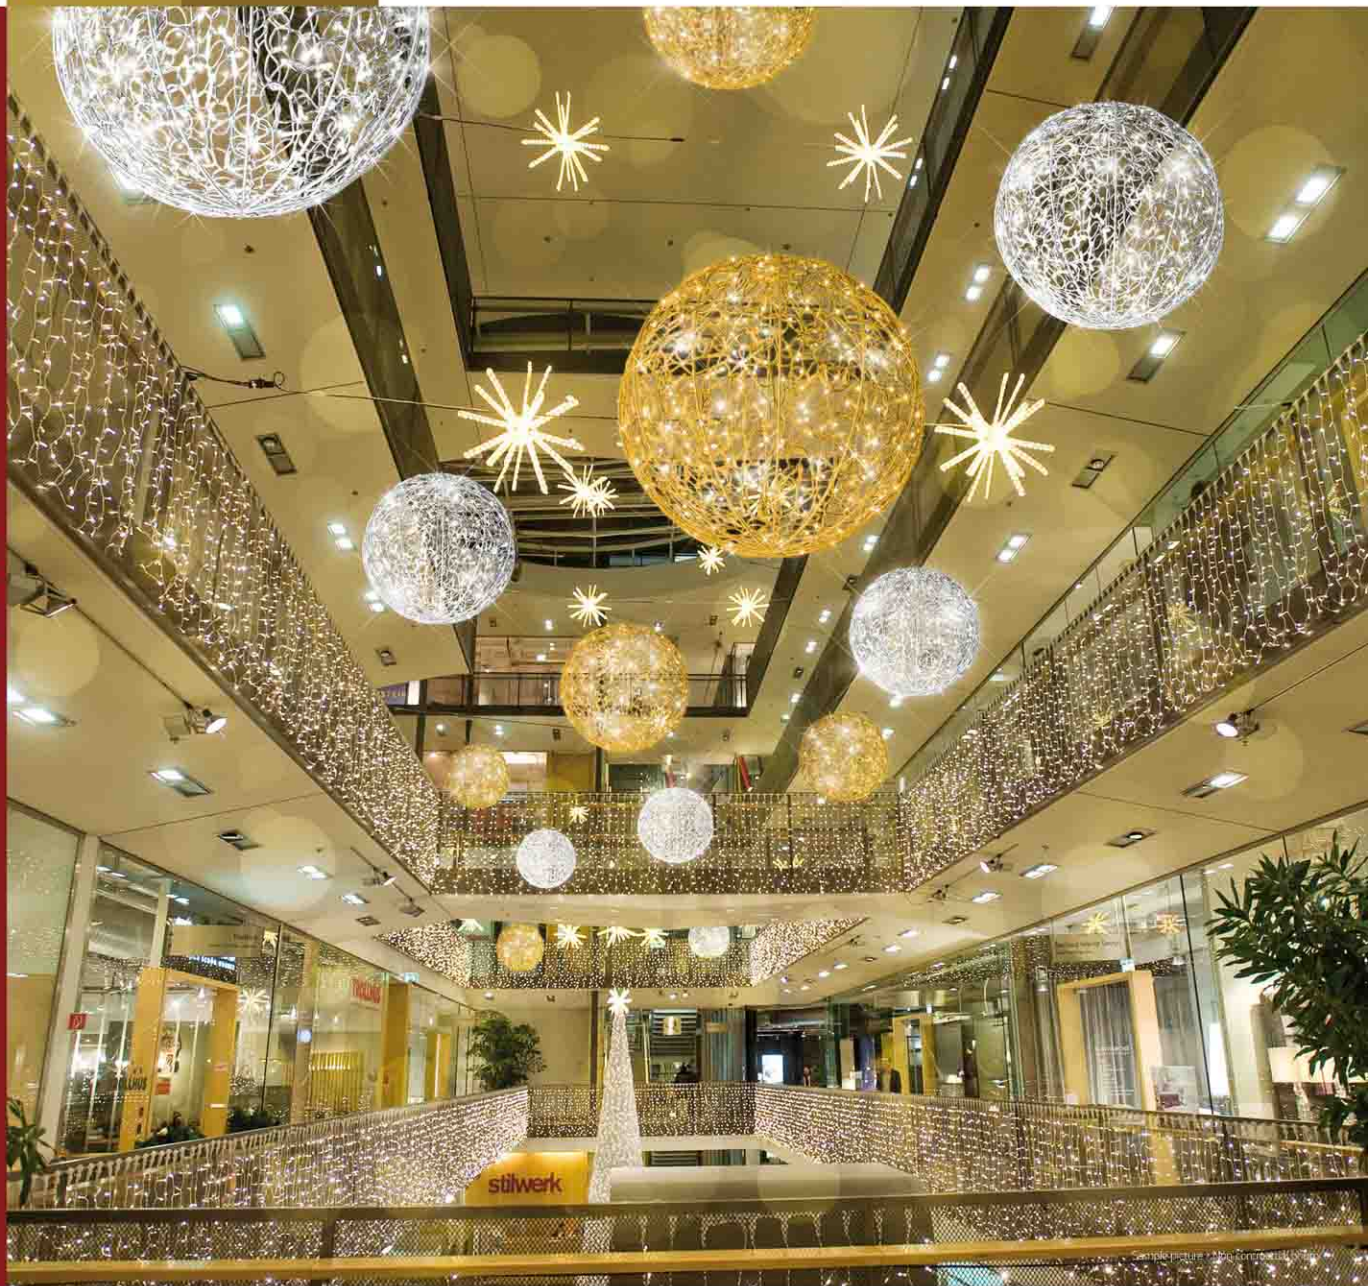

17569.345

H: 3,45m  
 L: 3,60m  
 W: 0,55m  
 Ø: -  
 P: 138W  
 TP: 3D  
 MV: 24V  
 PS:

Simple and easy to put on any photo

Any color and size can be made upon request.

3D NET MOTIFS

**BALL.XM.50**

Ø: 0,50m  
 P: 12W  
 TP: 3D  
 MV: 230V/110V  
 PS: