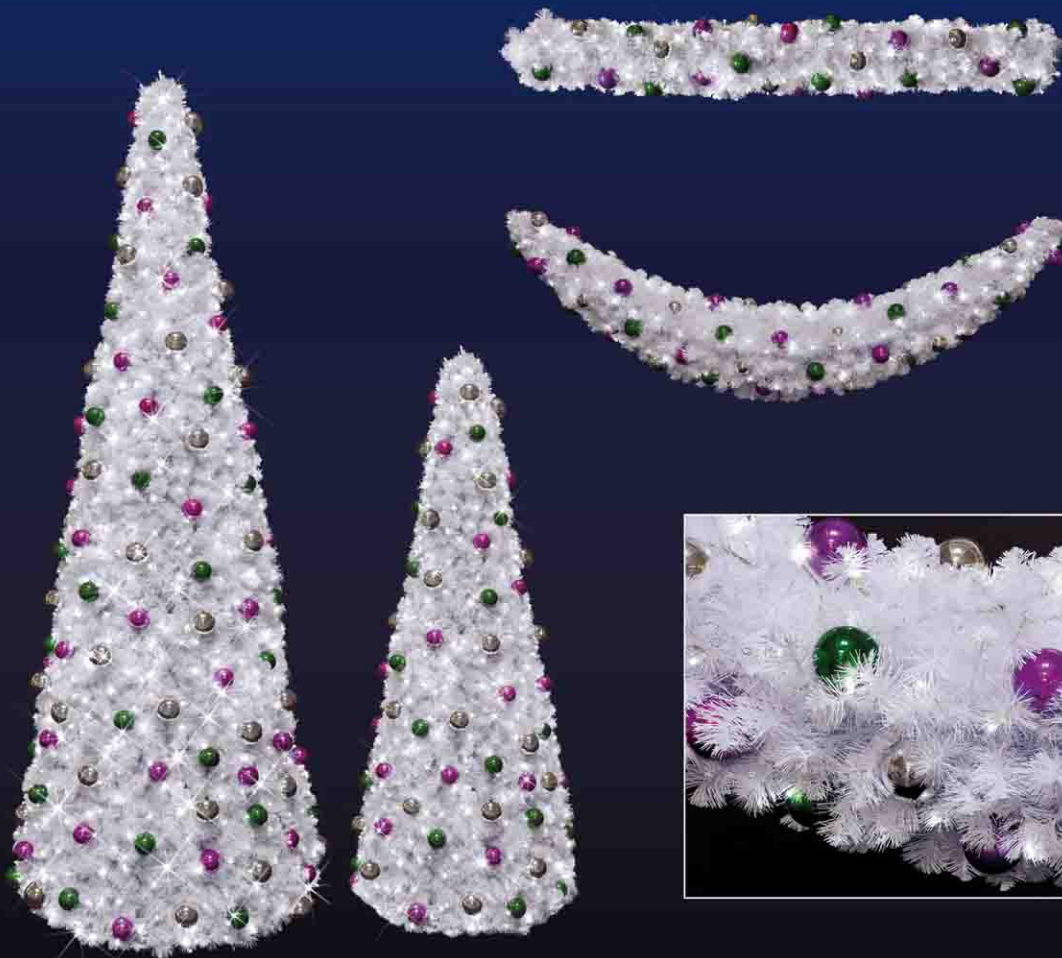

Any color and size can be made upon request.

3D GIANT TREES

Sample provided from Fotodiasiasi.com

14153

H: -  
L: 2,50m  
W: -  
Ø: 0,30m  
P: 6W  
TP: 3D  
MV: 230V/110V  
PS:

14154

H: -  
L: 2,70m  
W: -  
Ø: 0,40m  
P: 12W  
TP: 3D  
MV: 230V/110V  
PS: