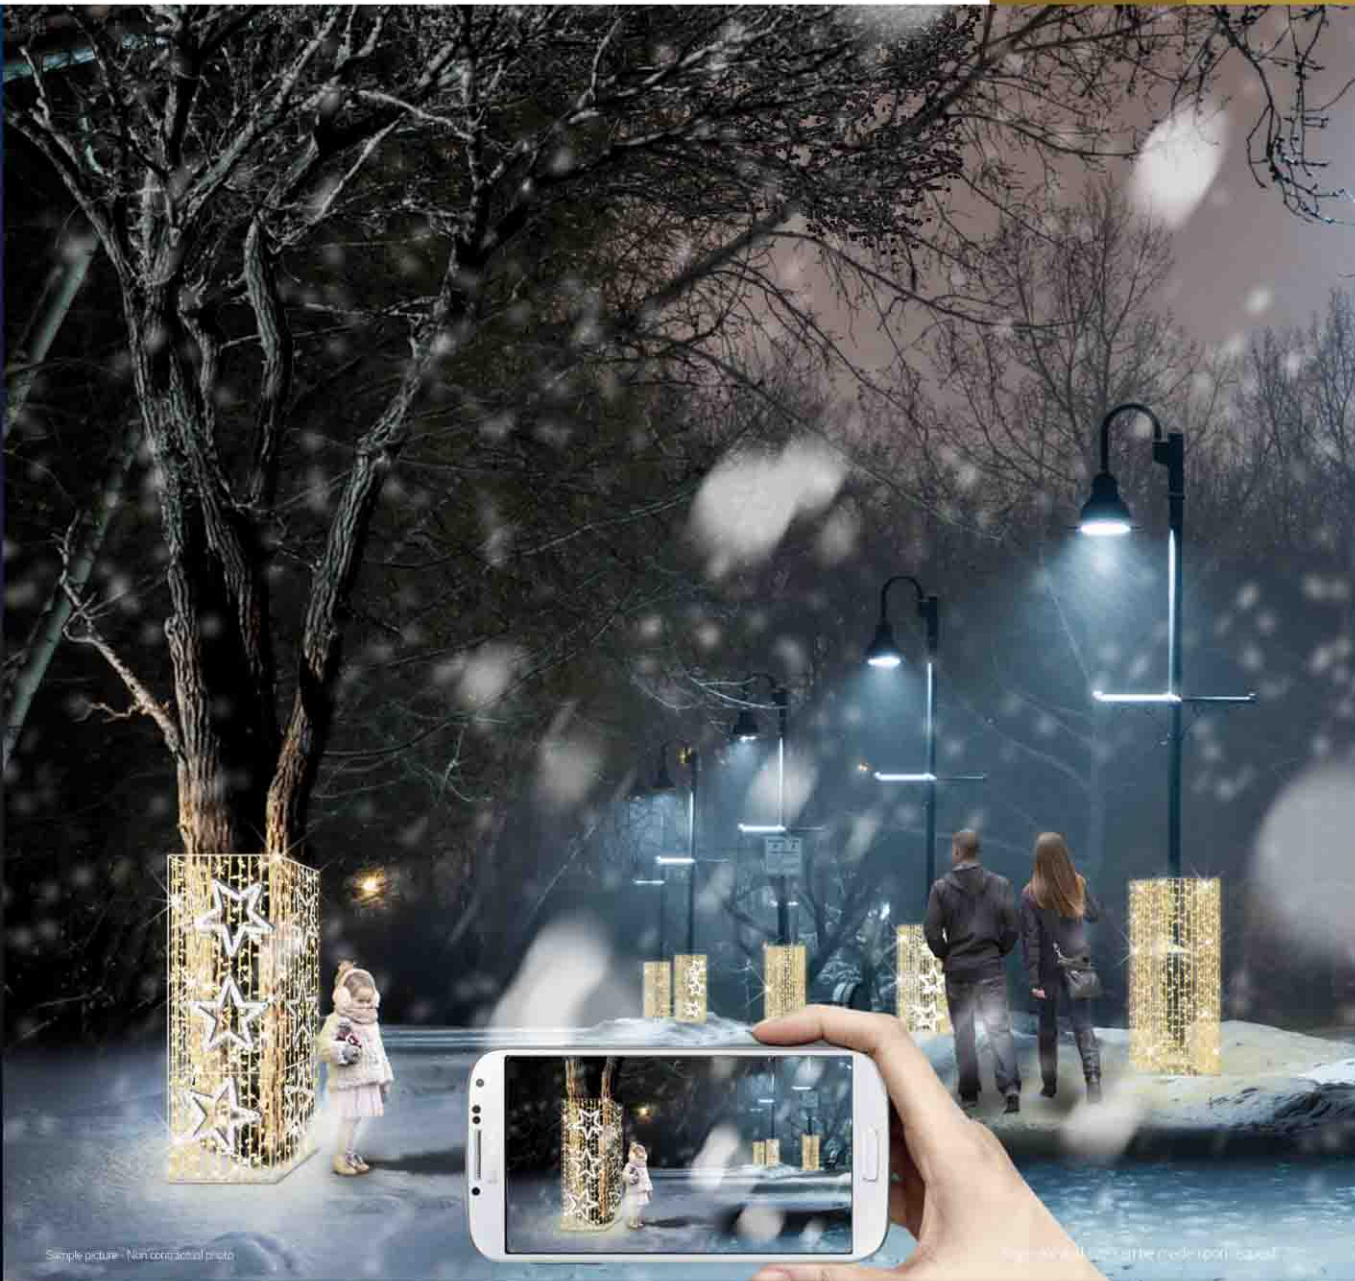

3D GIANT TREES

Sample picture - Non contextual photo

Image will not be the credit report cause!