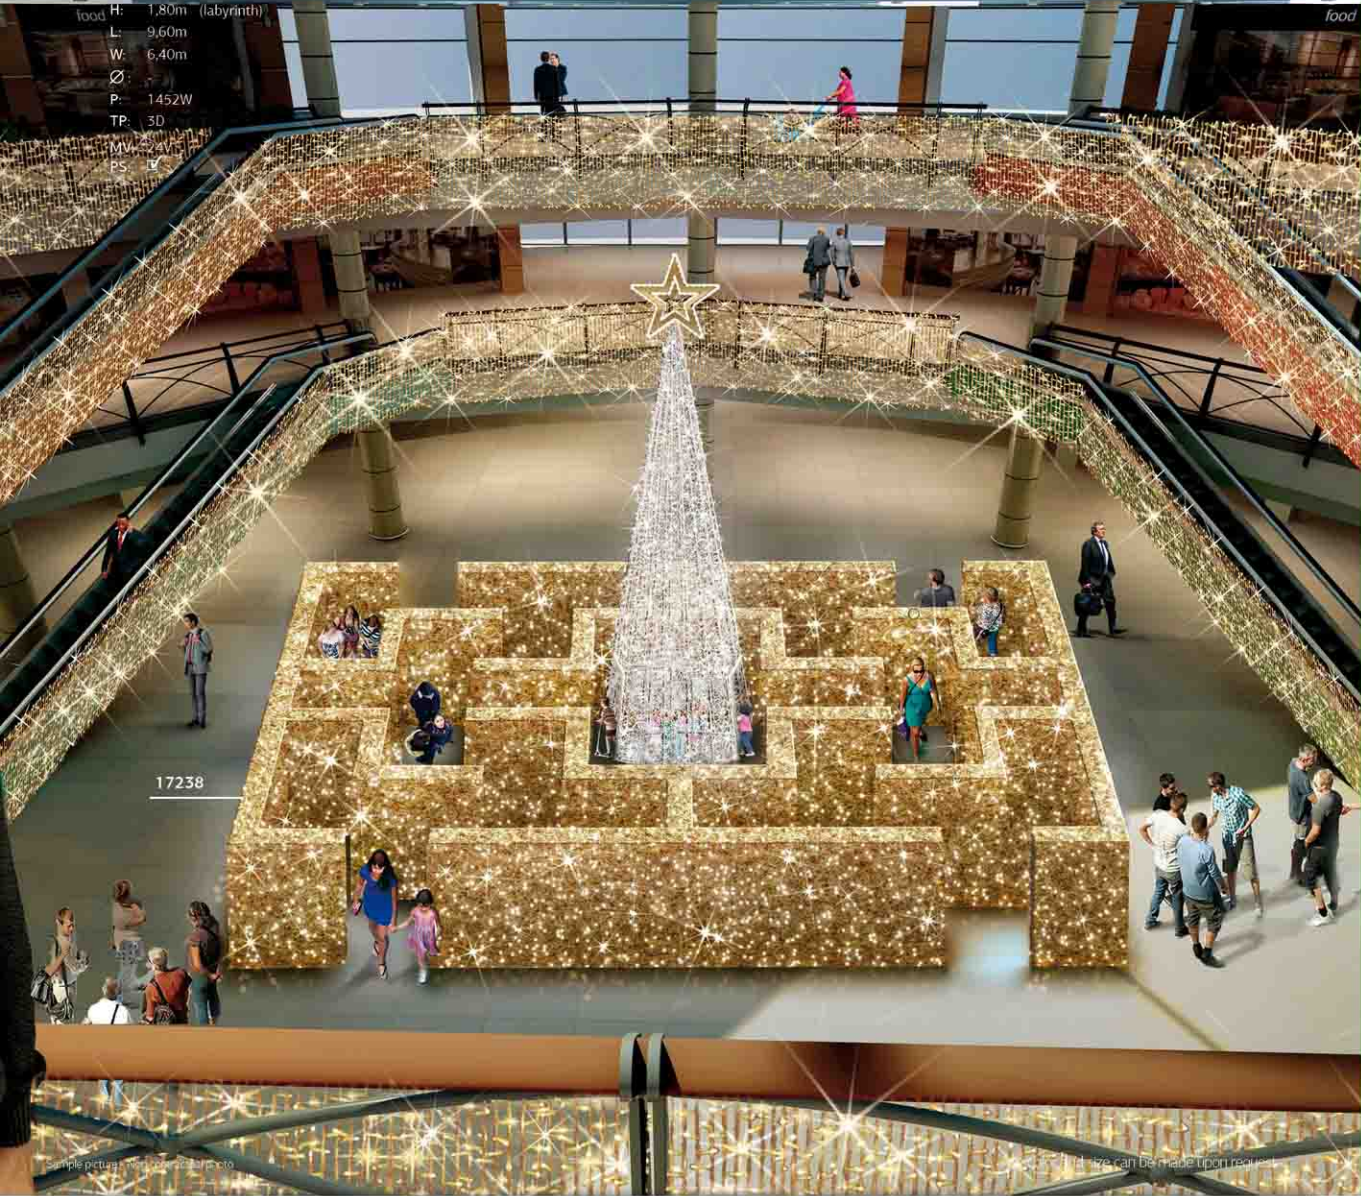

3D MOTIFS

Alle colors and sizes can be made upon request

© 2017 FOTODIASTASI™

17238

H: 7,30m (tree)  
 H: 1,80m (labyrinth)  
 L: 9,60m  
 W: 6,40m  
 Ø:   
 P: 1452W  
 TP: 3D  
 MV:   
 PS:

17238

3D MOTIFS